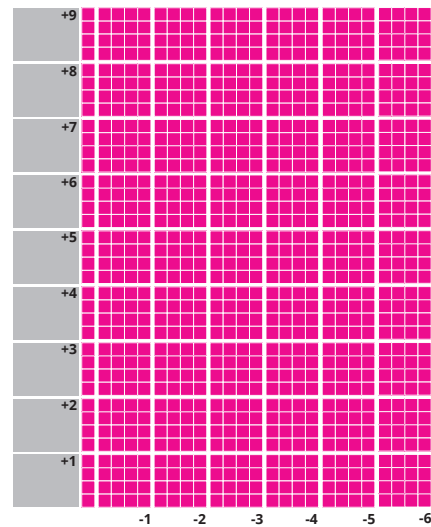

1.74 WIDEVIEW CONFIDENCE

Hardcoated / Infinity XT / Hydro+ / Blue Shield

TECHNICAL INFORMATION

N	Refractive Index:	1.74
V	Abbe Value:	33
	Density:	1.46
	UV:	400 (Up to 460*)

IMPORTANT INFORMATION

- Up to 4.00D of prism available
- Additions of +0.75 to +3.50 available
- Minimum fitting height is variable (14-25mm)
- Fitting cross 4mm above HCL
- Available to tint up to 75% absorption

DISPENSING RECOMMENDATIONS

- Not recommended for rimless glazing

LENS PROPERTIES

	Hardcoated	Infinity XT	Hydro+	Blue Shield
Optimum clarity	✓	✓	✓	✓
Scratch resistant	✓	✓	✓	✓
Easy clean		✓	✓	✓
Anti-reflective		✓	✓	✓
Super-hydrophobic			✓	✓
Thinner than CR39	✓	✓	✓	✓
Freeform technology	✓	✓	✓	✓
Filters blue light				✓

* Diameters from 50mm to 80mm - dependent on prescription