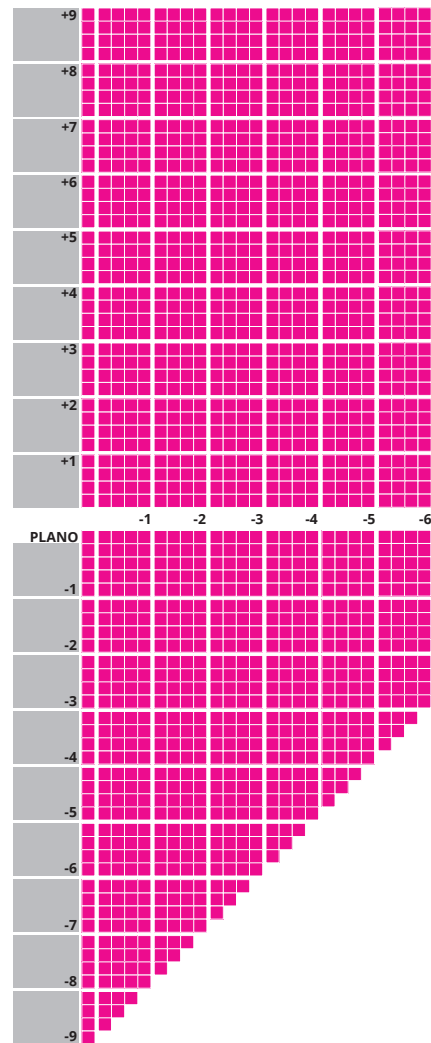

1.5 CR39 WIDEVIEW CONFIDENCE

Hardcoated / Infinity XT / Hydro+ / Blue Shield

TECHNICAL INFORMATION

N	Refractive Index:	1.498
V	Abbe Value:	58
	Density:	1.32
	UV:	355 (Up to 460*)

IMPORTANT INFORMATION

- Up to 4.00D of prism available
- Additions of +0.75 to +3.50 available
- Minimum fitting height is variable (14-25mm)
- Fitting cross 4mm above HCL
- Available to tint up to 85% absorption

DISPENSING RECOMMENDATIONS

- Not suitable for rimless glazing

LENS PROPERTIES

	Hardcoated	Infinity XT	Hydro+	Blue Shield
Optimum clarity	✓	✓	✓	✓
Scratch resistant	✓	✓	✓	✓
Easy clean		✓	✓	✓
Anti-reflective		✓	✓	✓
Super-hydrophobic			✓	✓
Thinner than CR39				
Freeform technology	✓	✓	✓	✓
Filters blue light				✓

* Diameters from 50mm to 80mm - dependent on prescription