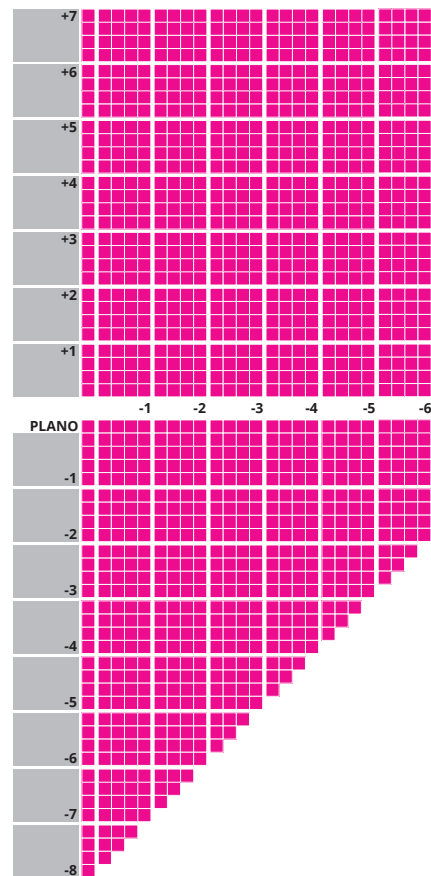

1.53 TRIVEX WIDEVIEW CONFIDENCE

Hardcoated / Infinity XT / Hydro+ / Blue Shield

TECHNICAL INFORMATION

N	Refractive Index:	1.53
V	Abbe Value:	45
	Density:	1.11
	UV:	400 (Up to 460*)

IMPORTANT INFORMATION

- Up to 4.00D of prism available
- Additions of +0.75 to +3.50 available
- Minimum fitting height is variable (14-25mm)
- Fitting cross 4mm above HCL

DISPENSING RECOMMENDATIONS

- Not suitable for tinting

LENS PROPERTIES

	Hardcoated	Infinity XT	Hydro+	Blue Shield
Optimum clarity	✓	✓	✓	✓
Scratch resistant	✓	✓	✓	✓
Easy clean		✓	✓	✓
Anti-reflective		✓	✓	✓
Super-hydrophobic			✓	✓
Thinner than CR39	✓	✓	✓	✓
Freeform technology	✓	✓	✓	✓
Filters blue light				✓

* Diameters from 50mm to 80mm - dependent on prescription