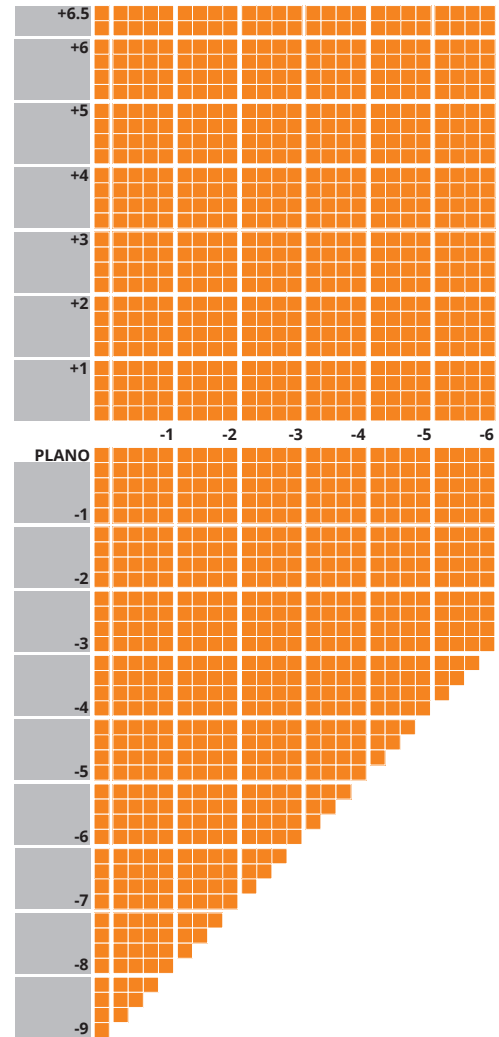

1.5 CR39 WIDEVIEW CONFIDENCE NUPOLAR

Hardcoated / Infinity XT / Hydro+

Back surface MAR available

TECHNICAL INFORMATION

N	Refractive Index:	1.498
V	Abbe Value:	58
	Density:	1.32
	UV:	400

IMPORTANT INFORMATION

- Available in Brown, Grey and Green
- Up to 4.00D of prism available
- Additions of +0.75 to +3.50 available
- Minimum fitting height is variable (14-25mm)
- Fitting cross 4mm above HCL

DISPENSING RECOMMENDATIONS

- Not suitable for rimless or supra glazing

LENS PROPERTIES

	Hardcoated	Infinity XT	Hydro+
Optimum clarity	✓	✓	✓
Scratch resistant	✓	✓	✓
Easy clean		✓	✓
Anti-reflective		✓	✓
Super-hydrophobic			✓
Thinner than CR39			
Freeform technology	✓	✓	✓
Filters blue light			

* Diameters from 50mm to 80mm - dependent on prescription