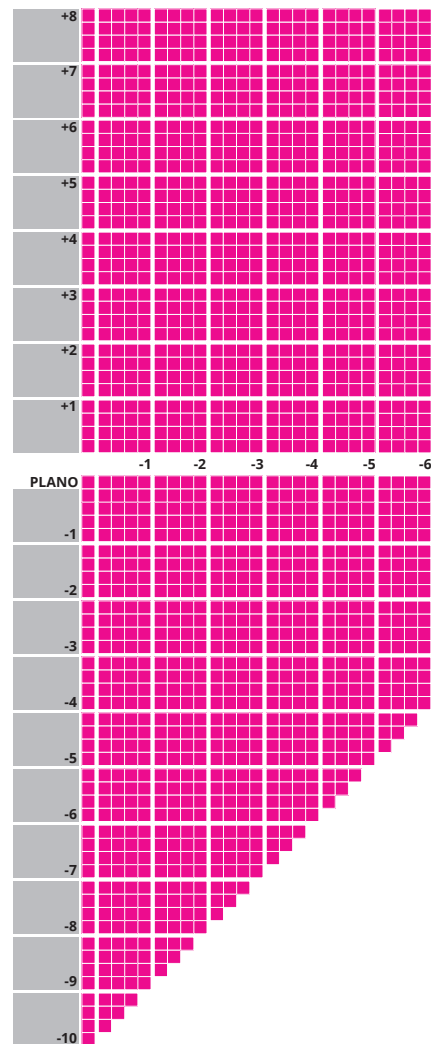

## IMPORTANT INFORMATION

- Up to 4.00D of prism available
- Additions of +0.75 to +3.50 available
- Minimum fitting height is variable (14-25mm)
- Fitting cross 4mm above HCL

## LENS PROPERTIES

	Hydro+
 Optimum clarity	✓
 Scratch resistant	✓
 Easy clean	✓
 Anti-reflective	✓
 Super-hydrophobic	✓
 Thinner than CR39	✓
 Freeform technology	✓
 Filters blue light	

\* Diameters from 50mm to 80mm - dependent on prescription