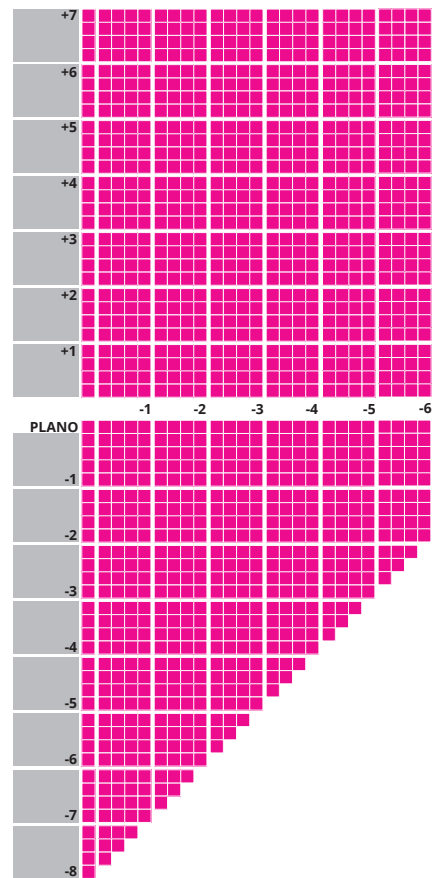

1.5 CR39 WIDEVIEW CONFIDENCE

Honeycomb with Hydro+

TECHNICAL INFORMATION

Refractive Index: 1.498
Abbe Value: 58
Density: 1.32
UV: 400

IMPORTANT INFORMATION

- Up to 4.00D of prism available
- Additions of +0.75 to +3.50 available
- Minimum fitting height is variable (14-25mm)
- Fitting cross 4mm above HCL

DISPENSING RECOMMENDATIONS

- Not suitable for rimless glazing
- Not suitable for tinting

LENS PROPERTIES

	Hydro+
Optimum clarity ✓	
Scratch resistant ✓	
Easy clean ✓	
Anti-reflective ✓	
Super-hydrophobic ✓	
Thinner than CR39	
Freeform technology ✓	
Filters blue light	

* Diameters from 50mm to 80mm - dependent on prescription