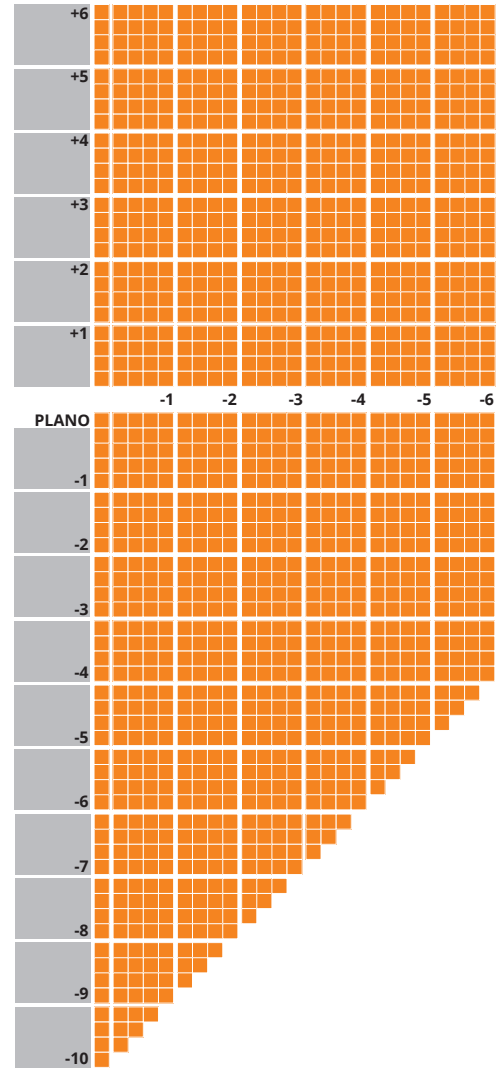

1.5 CR39 WIDEVIEW CONFIDENCE TRANSITIONS XTRACTIVE

Hardcoated / Infinity XT / Hydro+ / Blue Shield

TECHNICAL INFORMATION

N	Refractive Index:	1.498
V	Abbe Value:	58
	Density:	1.32
	UV:	400 (Up to 460*)

IMPORTANT INFORMATION

- Available in Brown and Grey
- Up to 4.00D of prism available
- Additions of +0.75 to +3.50 available
- Minimum fitting height is variable (14-25mm)
- Fitting cross 4mm above HCL

DISPENSING RECOMMENDATIONS

- Not suitable for rimless glazing

LENS PROPERTIES

	Hardcoated	Infinity XT	Hydro+	Blue Shield
Optimum clarity	✓	✓	✓	✓
Scratch resistant	✓	✓	✓	✓
Easy clean		✓	✓	✓
Anti-reflective		✓	✓	✓
Super-hydrophobic			✓	✓
Thinner than CR39				
Freeform technology	✓	✓	✓	✓
Filters blue light				✓

* Diameters from 50mm to 80mm - dependent on prescription