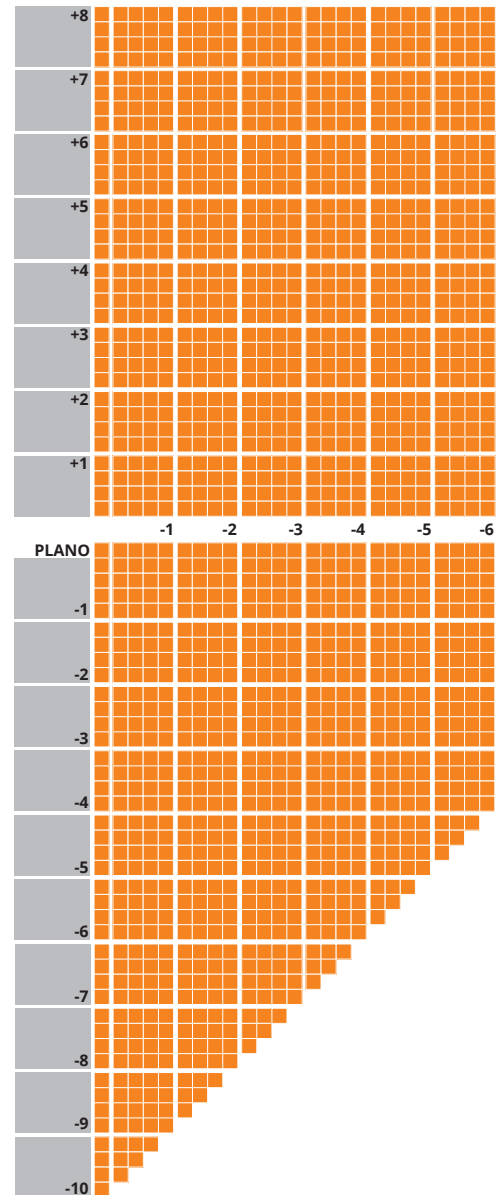

1.67 WIDEVIEW CONFIDENCE NUPOLAR

Hardcoated / Infinity XT / Hydro+

Back surface MAR available

TECHNICAL INFORMATION

N	Refractive Index:	1.67
V	Abbe Value:	32
	Density:	1.35
	UV:	400

IMPORTANT INFORMATION

- Available in Brown, Grey and Green
- Up to 4.00D of prism available
- Additions of +0.75 to +3.50 available
- Minimum fitting height is variable (14-25mm)
- Fitting cross 4mm above HCL

DISPENSING RECOMMENDATIONS

- Not suitable for supra glazing

LENS PROPERTIES

	Hardcoated	Infinity XT	Hydro+
Optimum clarity	✓	✓	✓
Scratch resistant	✓	✓	✓
Easy clean		✓	✓
Anti-reflective		✓	✓
Super-hydrophobic			✓
Thinner than CR39	✓	✓	✓
Freeform technology	✓	✓	✓
Filters blue light			

* Diameters from 50mm to 80mm - dependent on prescription