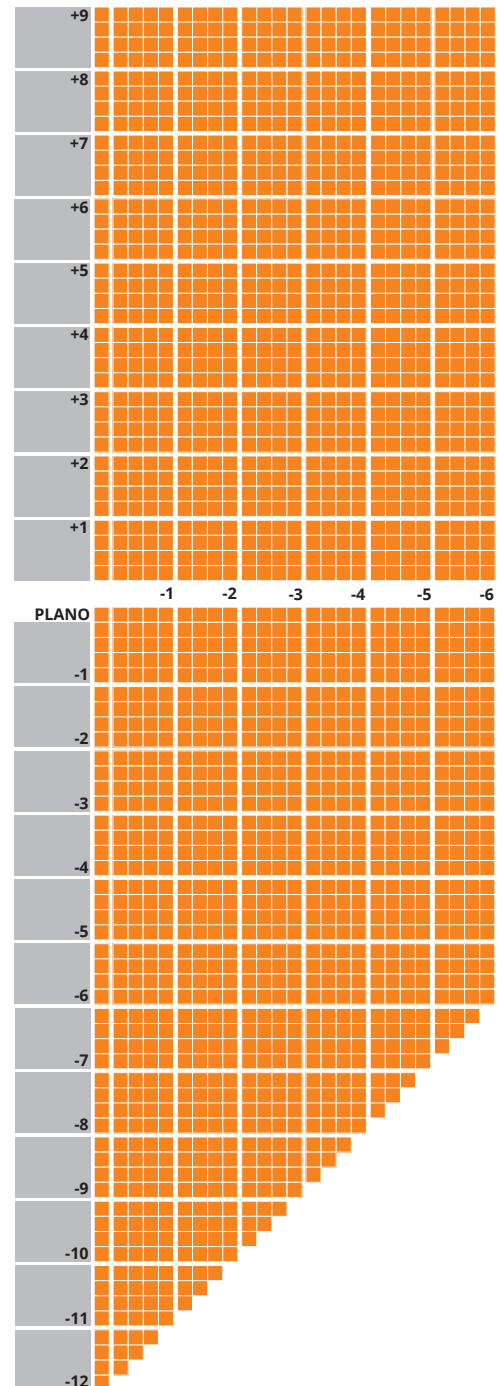

1.74 WIDEVIEW CONFIDENCE TRANSITIONS SIGNATURE

Hardcoated / Infinity XT / Hydro+ / Blue Shield

TECHNICAL INFORMATION

N	Refractive Index:	1.74
V	Abbe Value:	33
	Density:	1.46
	UV:	400 (Up to 460*)

IMPORTANT INFORMATION

- Available in Brown and Grey
- Up to 4.00D of prism available
- Additions of +0.75 to +3.50 available
- Minimum fitting height is variable (14-25mm)
- Fitting cross 4mm above HCL

DISPENSING RECOMMENDATIONS

- Not recommended for rimless

LENS PROPERTIES

	Hardcoated	Infinity XT	Hydro+	Blue Shield
Optimum clarity	✓	✓	✓	✓
Scratch resistant	✓	✓	✓	✓
Easy clean		✓	✓	✓
Anti-reflective		✓	✓	✓
Super-hydrophobic			✓	✓
Thinner than CR39	✓	✓	✓	✓
Freeform technology	✓	✓	✓	✓
Filters blue light				✓

* Diameters from 50mm to 80mm - dependent on prescription