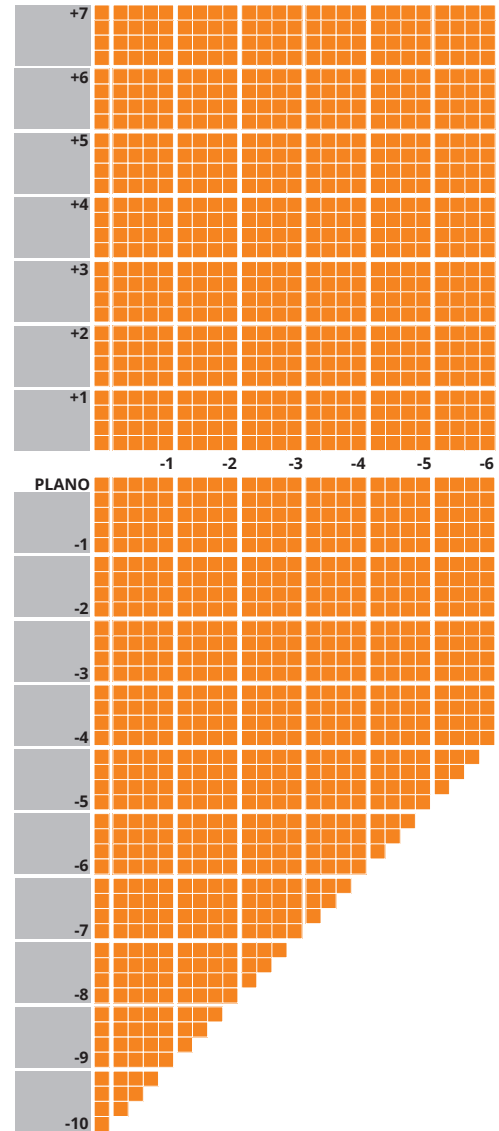

1.59 POLYCARBONATE WIDEVIEW CONFIDENCE TRANSITIONS SIGNATURE

Hardcoated / Infinity XT / Hydro+ / Blue Shield

TECHNICAL INFORMATION

N	Refractive Index:	1.59
V	Abbe Value:	31
	Density:	1.20
	UV:	400 (Up to 460*)

IMPORTANT INFORMATION

- Available in Brown and Grey
- Up to 4.00D of prism available
- Additions of +0.75 to +3.50 available
- Minimum fitting height is variable (14-25mm)
- Fitting cross 4mm above HCL

LENS PROPERTIES

	Hardcoated	Infinity XT	Hydro+	Blue Shield
Optimum clarity	✓	✓	✓	✓
Scratch resistant	✓	✓	✓	✓
Easy clean		✓	✓	✓
Anti-reflective		✓	✓	✓
Super-hydrophobic			✓	✓
Thinner than CR39	✓	✓	✓	✓
Freeform technology	✓	✓	✓	✓
Filters blue light				✓

* Diameters from 50mm to 80mm - dependent on prescription