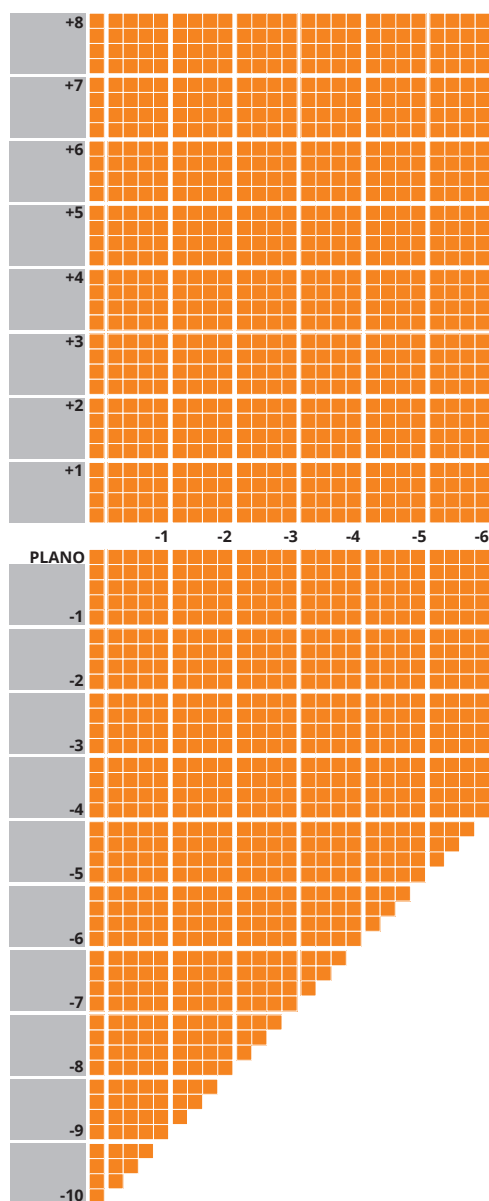

1.6 WIDEVIEW CONFIDENCE NUPOLAR

Hardcoated / Infinity XT / Hydro+

TECHNICAL INFORMATION

N	Refractive Index:	1.6
V	Abbe Value:	42
	Density:	1.30
	UV:	400

IMPORTANT INFORMATION

- Available in Brown, Grey and Green
- Up to 4.00D of prism available
- Additions of +0.75 to +3.50 available
- Minimum fitting height is variable (14-25mm)
- Fitting cross 4mm above HCL

DISPENSING RECOMMENDATIONS

- Not suitable for supra glazing

LENS PROPERTIES

	Hardcoated	Infinity XT	Hydro+
Optimum clarity	✓	✓	✓
Scratch resistant	✓	✓	✓
Easy clean		✓	✓
Anti-reflective		✓	✓
Super-hydrophobic			✓
Thinner than CR39	✓	✓	✓
Freeform technology	✓	✓	✓
Filters blue light			

Back surface MAR available

* Diameters from 50mm to 80mm - dependent on prescription