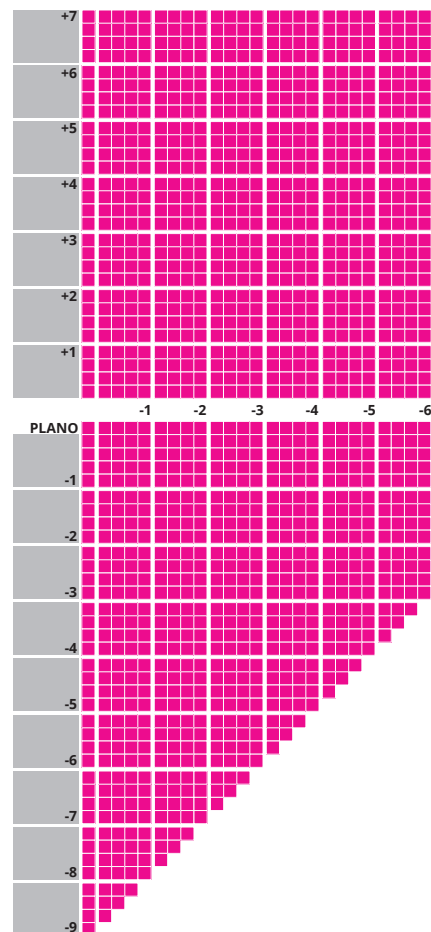

## IMPORTANT INFORMATION

- Up to 4.00D of prism available
- Additions of +0.75 to +3.50 available
- Minimum fitting height is variable (14-25mm)
- Fitting cross 4mm above HCL

## LENS PROPERTIES

		Hydro+
	Optimum clarity	✓
	Scratch resistant	✓
	Easy clean	✓
	Anti-reflective	✓
	Super-hydrophobic	✓
	Thinner than CR39	✓
	Freeform technology	✓
	Filters blue light	

\* Diameters from 50mm to 80mm - dependent on prescription