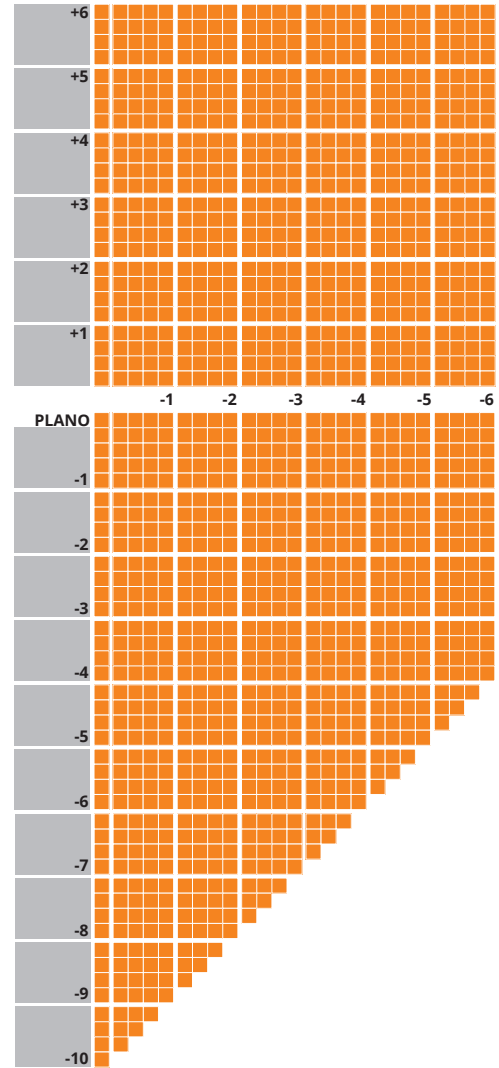

1.5 CR39 WIDEVIEW CONFIDENCE TRANSITIONS SIGNATURE

Hardcoated / Infinity XT / Hydro+ / Blue Shield

TECHNICAL INFORMATION

N	Refractive Index:	1.498
V	Abbe Value:	58
	Density:	1.32
	UV:	400 (Up to 460*)

IMPORTANT INFORMATION

- Available in Brown and Grey
- Up to 4.00D of prism available
- Additions of +0.75 to +3.50 available
- Minimum fitting height is variable (14-25mm)
- Fitting cross 4mm above HCL

DISPENSING RECOMMENDATIONS

- Not suitable for rimless glazing

LENS PROPERTIES

	Hardcoated	Infinity XT	Hydro+	Blue Shield
Optimum clarity	✓	✓	✓	✓
Scratch resistant	✓	✓	✓	✓
Easy clean		✓	✓	✓
Anti-reflective		✓	✓	✓
Super-hydrophobic			✓	✓
Thinner than CR39				
Freeform technology	✓	✓	✓	✓
Filters blue light				✓

* Diameters from 50mm to 80mm - dependent on prescription