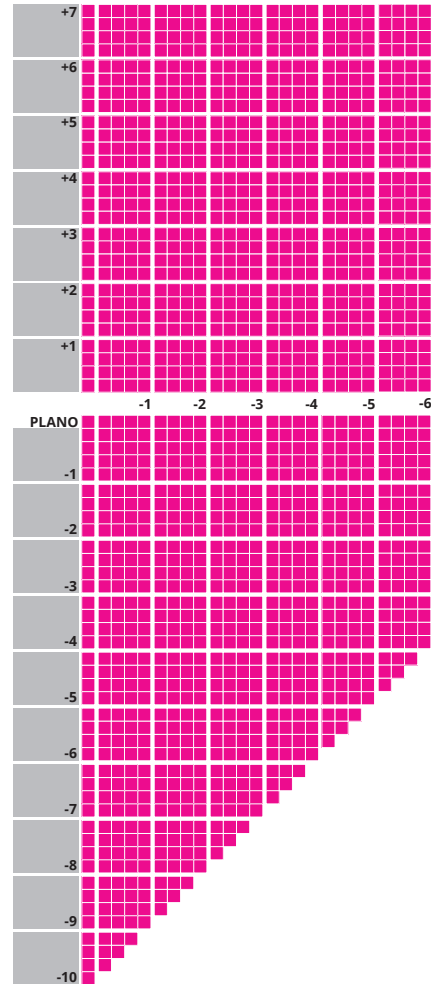

1.59 POLYCARBONATE WIDEVIEW CONFIDENCE

Hardcoated / Infinity XT / Hydro+ / Blue Shield

TECHNICAL INFORMATION

N	Refractive Index:	1.59
V	Abbe Value:	31
	Density:	1.20
	UV:	385 (Up to 460*)

IMPORTANT INFORMATION

- Up to 4.00D of prism available
- Additions of +0.75 to +3.50 available
- Minimum fitting height is variable (14-25mm)
- Fitting cross 4mm above HCL

DISPENSING RECOMMENDATIONS

- Not suitable for tinting

LENS PROPERTIES

	Hardcoated	Infinity XT	Hydro+	Blue Shield
Optimum clarity	✓	✓	✓	✓
Scratch resistant	✓	✓	✓	✓
Easy clean		✓	✓	✓
Anti-reflective		✓	✓	✓
Super-hydrophobic			✓	✓
Thinner than CR39	✓	✓	✓	✓
Freeform technology	✓	✓	✓	✓
Filters blue light				✓

* Diameters from 50mm to 80mm - dependent on prescription

Call us on +44 (0) 2087 329 600 or visit lenses.jaikudo.com

* with Blue Shield coating