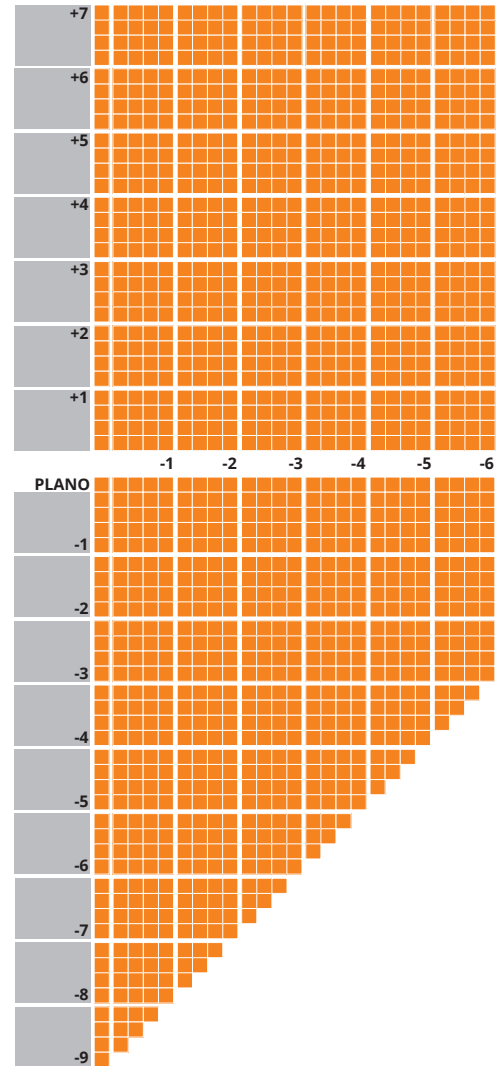

1.53 TRIVEX WIDEVIEW CONFIDENCE TRANSITIONS SIGNATURE

Hardcoated / Infinity XT / Hydro+ / Blue Shield

TECHNICAL INFORMATION

N	Refractive Index:	1.53
V	Abbe Value:	45
	Density:	1.11
	UV:	400 (Up to 460*)

IMPORTANT INFORMATION

- Available in Brown and Grey
- Up to 4.00D of prism available
- Additions of +0.75 to +3.50 available
- Minimum fitting height is variable (14-25mm)
- Fitting cross 4mm above HCL

LENS PROPERTIES

	Hardcoated	Infinity XT	Hydro+	Blue Shield
Optimum clarity	✓	✓	✓	✓
Scratch resistant	✓	✓	✓	✓
Easy clean		✓	✓	✓
Anti-reflective		✓	✓	✓
Super-hydrophobic			✓	✓
Thinner than CR39	✓	✓	✓	✓
Freeform technology	✓	✓	✓	✓
Filters blue light				✓

* Diameters from 50mm to 80mm - dependent on prescription