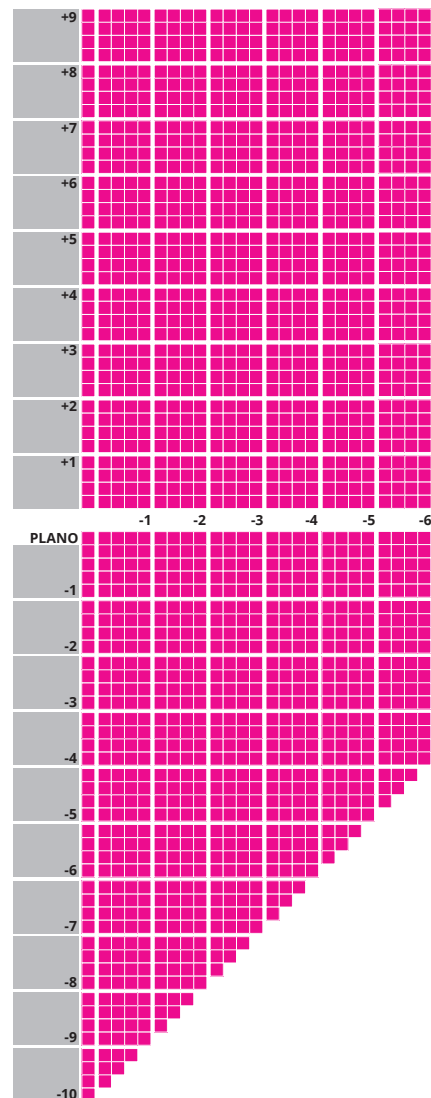

1.67 WIDEVIEW CONFIDENCE

Hardcoated / Infinity XT / Hydro+ / Blue Shield

TECHNICAL INFORMATION

N	Refractive Index:	1.67
V	Abbe Value:	32
	Density:	1.35
	UV:	400 (Up to 460*)

IMPORTANT INFORMATION

- Up to 4.00D of prism available
- Additions of +0.75 to +3.50 available
- Minimum fitting height is variable (14-25mm)
- Fitting cross 4mm above HCL
- Available to tint up to 75% absorption

LENS PROPERTIES

	Hardcoated	Infinity XT	Hydro+	Blue Shield
Optimum clarity	✓	✓	✓	✓
Scratch resistant	✓	✓	✓	✓
Easy clean		✓	✓	✓
Anti-reflective		✓	✓	✓
Super-hydrophobic			✓	✓
Thinner than CR39	✓	✓	✓	✓
Freeform technology	✓	✓	✓	✓
Filters blue light				✓

* Diameters from 50mm to 80mm - dependent on prescription