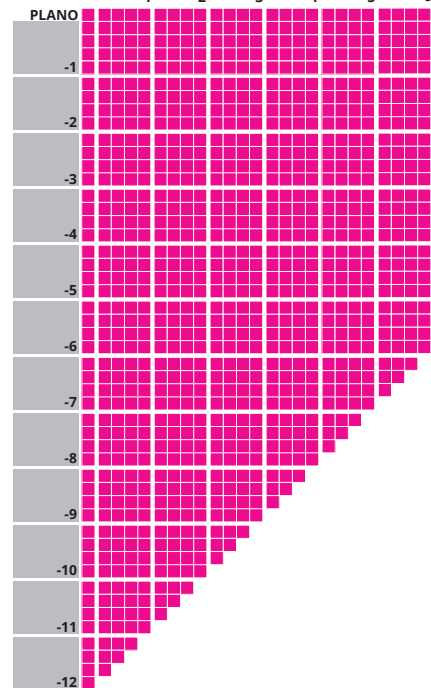

1.74 WIDEVIEW CONFIDENCE

Hardcoated / Infinity XT / Hydro+ / Blue Shield

TECHNICAL INFORMATION

N	Refractive Index:	1.74
V	Abbe Value:	33
	Density:	1.46
	UV:	400 (Up to 460*)

IMPORTANT INFORMATION

- Up to 4.00D of prism available
- Additions of +0.75 to +3.50 available
- Minimum fitting height is variable (14-25mm)
- Fitting cross 4mm above HCL
- Available to tint up to 75% absorption

DISPENSING RECOMMENDATIONS

- Not recommended for rimless glazing

LENS PROPERTIES

	Hardcoated	Infinity XT	Hydro+	Blue Shield
Optimum clarity	✓	✓	✓	✓
Scratch resistant	✓	✓	✓	✓
Easy clean		✓	✓	✓
Anti-reflective		✓	✓	✓
Super-hydrophobic			✓	✓
Thinner than CR39	✓	✓	✓	✓
Freeform technology	✓	✓	✓	✓
Filters blue light				✓

* Diameters from 50mm to 80mm - dependent on prescription