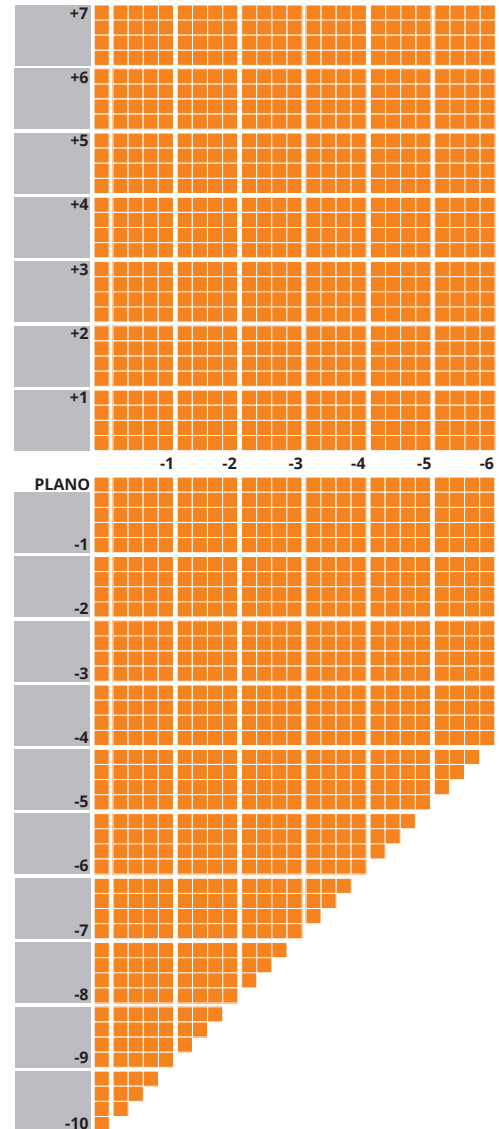

1.6 WIDEVIEW CONFIDENCE TRANSITIONS SIGNATURE

Hardcoated / Infinity XT / Hydro+ / Blue Shield

TECHNICAL INFORMATION

N	Refractive Index:	1.6
V	Abbe Value:	42
	Density:	1.30
	UV:	400 (Up to 460*)

IMPORTANT INFORMATION

- Available in Brown and Grey
- Up to 4.00D of prism available
- Additions of +0.75 to +3.50 available
- Minimum fitting height is variable (14-25mm)
- Fitting cross 4mm above HCL

LENS PROPERTIES

	Hardcoated	Infinity XT	Hydro+	Blue Shield
Optimum clarity	✓	✓	✓	✓
Scratch resistant	✓	✓	✓	✓
Easy clean		✓	✓	✓
Anti-reflective		✓	✓	✓
Super-hydrophobic			✓	✓
Thinner than CR39	✓	✓	✓	✓
Freeform technology	✓	✓	✓	✓
Filters blue light				✓

* Diameters from 50mm to 80mm - dependent on prescription