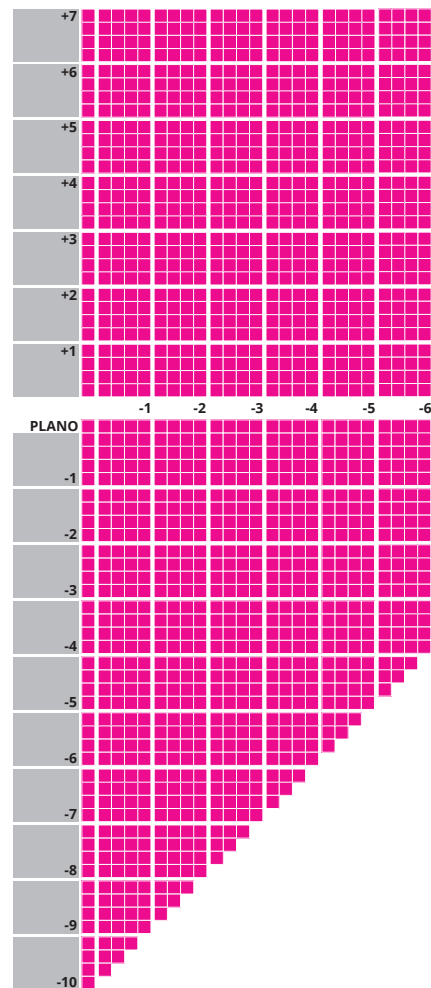

1.6 WIDEVIEW CONFIDENCE

Hardcoated / Infinity XT / Hydro+ / Blue Shield

TECHNICAL INFORMATION

N	Refractive Index:	1.6
V	Abbe Value:	42
	Density:	1.30
	UV:	400 (Up to 460*)

IMPORTANT INFORMATION

- Up to 4.00D of prism available
- Additions of +0.75 to +3.50 available
- Minimum fitting height is variable (14-25mm)
- Fitting cross 4mm above HCL
- Available to tint up to 75% absorption

LENS PROPERTIES

	Hardcoated	Infinity XT	Hydro+	Blue Shield
Optimum clarity	✓	✓	✓	✓
Scratch resistant	✓	✓	✓	✓
Easy clean		✓	✓	✓
Anti-reflective		✓	✓	✓
Super-hydrophobic			✓	✓
Thinner than CR39	✓	✓	✓	✓
Freeform technology	✓	✓	✓	✓
Filters blue light				✓

* Diameters from 50mm to 80mm - dependent on prescription