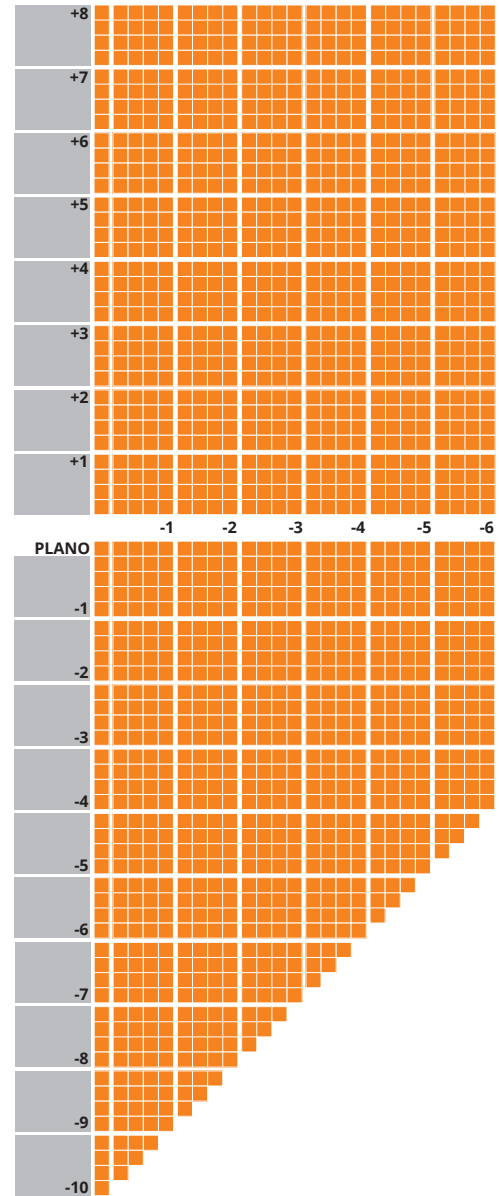

1.67 WIDEVIEW CONFIDENCE TRANSITIONS SIGNATURE

Hardcoated / Infinity XT / Hydro+ / Blue Shield

TECHNICAL INFORMATION

N	Refractive Index:	1.67
V	Abbe Value:	32
	Density:	1.35
	UV:	400 (Up to 460*)

IMPORTANT INFORMATION

- Available in Brown and Grey
- Up to 4.00D of prism available
- Additions of +0.75 to +3.50 available
- Minimum fitting height is variable (14-25mm)
- Fitting cross 4mm above HCL

LENS PROPERTIES

	Hardcoated	Infinity XT	Hydro+	Blue Shield
Optimum clarity	✓	✓	✓	✓
Scratch resistant	✓	✓	✓	✓
Easy clean		✓	✓	✓
Anti-reflective		✓	✓	✓
Super-hydrophobic			✓	✓
Thinner than CR39	✓	✓	✓	✓
Freeform technology	✓	✓	✓	✓
Filters blue light				✓

* Diameters from 50mm to 80mm - dependent on prescription