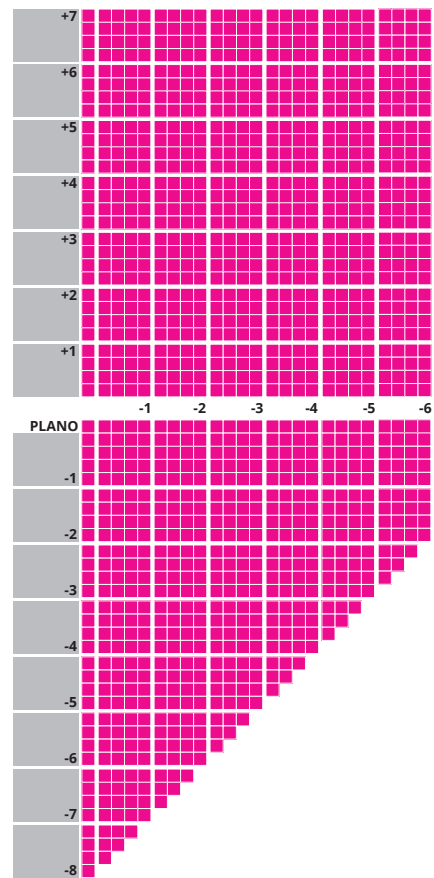

1.53 TRIVEX WIDEVIEW ZENIX

Hardcoated / Infinity XT / Hydro+ / Blue Shield

TECHNICAL INFORMATION

N	Refractive Index:	1.53
V	Abbe Value:	45
	Density:	1.11
	UV:	400 (Up to 460*)

IMPORTANT INFORMATION

- Up to 4.00D of prism available
- Additions of +0.75 to +3.50 available
- Minimum fitting heights:
  - Deep 18mm
  - Regular 16mm
  - Shallow 14mm
- Fitting cross 4mm above HCL

DISPENSING RECOMMENDATIONS

- Not suitable for tinting

LENS PROPERTIES

	Hardcoated	Infinity XT	Hydro+	Blue Shield
Optimum clarity	✓	✓	✓	✓
Scratch resistant	✓	✓	✓	✓
Easy clean		✓	✓	✓
Anti-reflective		✓	✓	✓
Super-hydrophobic			✓	✓
Thinner than CR39	✓	✓	✓	✓
Freeform technology	✓	✓	✓	✓
Filters blue light				✓

* Diameters from 50mm to 80mm - dependent on prescription

Call us on +44 (0) 2087 329 600 or visit lenses.jaikudo.com

* with Blue Shield coating