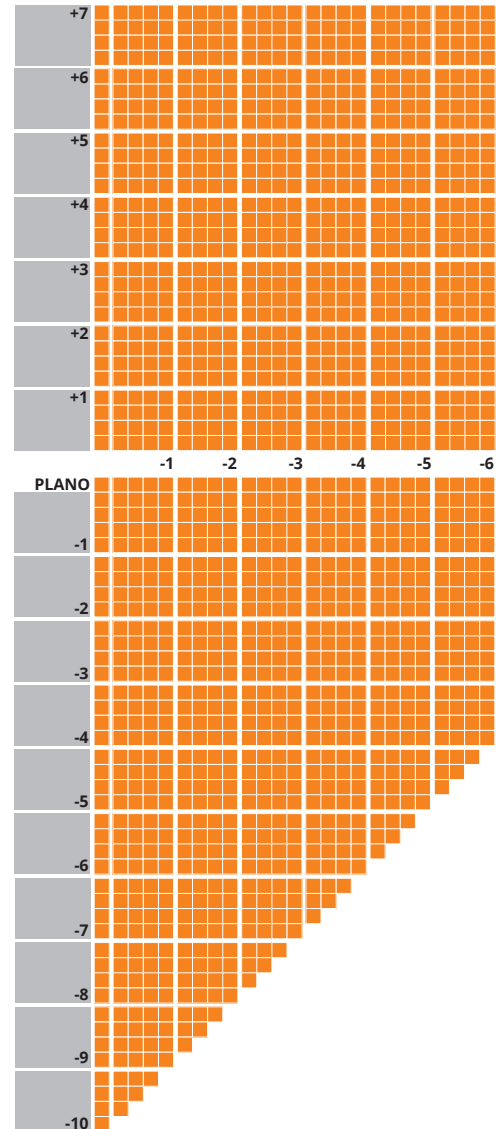

1.6 WIDEVIEW ZENIX TRANSITIONS SIGNATURE

Hardcoated / Infinity XT / Hydro+ / Blue Shield

TECHNICAL INFORMATION

N	Refractive Index:	1.6
V	Abbe Value:	42
	Density:	1.30
	UV:	400 (Up to 460*)

IMPORTANT INFORMATION

- Available in Brown and Grey
- Up to 4.00D of prism available
- Additions of +0.75 to +3.50 available
- Minimum fitting heights:
  - Deep 18mm
  - Regular 16mm
  - Shallow 14mm
- Fitting cross 4mm above HCL

LENS PROPERTIES

	Hardcoated	Infinity XT	Hydro+	Blue Shield
Optimum clarity	✓	✓	✓	✓
Scratch resistant	✓	✓	✓	✓
Easy clean		✓	✓	✓
Anti-reflective		✓	✓	✓
Super-hydrophobic			✓	✓
Thinner than CR39	✓	✓	✓	✓
Freeform technology	✓	✓	✓	✓
Filters blue light				✓

* Diameters from 50mm to 80mm - dependent on prescription