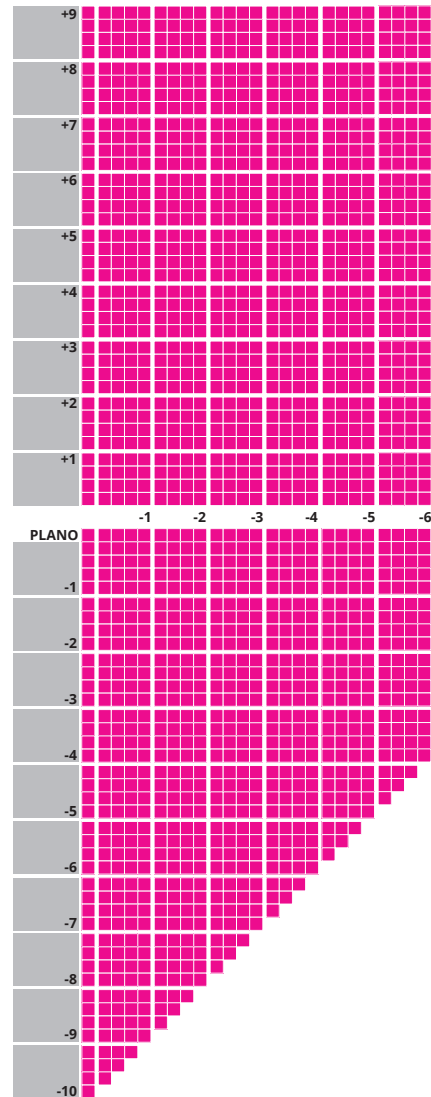

1.67 WIDEVIEW ZENIX

Hardcoated / Infinity XT / Hydro+ / Blue Shield

TECHNICAL INFORMATION

N	Refractive Index:	1.67
V	Abbe Value:	32
	Density:	1.35
	UV:	400 (Up to 460*)

IMPORTANT INFORMATION

- Up to 4.00D of prism available
- Additions of +0.75 to +3.50 available
- Minimum fitting heights:
  - Deep 18mm
  - Regular 16mm
  - Shallow 14mm
- Fitting cross 4mm above HCL
- Available to tint up to 75% absorption

LENS PROPERTIES

	Hardcoated	Infinity XT	Hydro+	Blue Shield
Optimum clarity	✓	✓	✓	✓
Scratch resistant	✓	✓	✓	✓
Easy clean		✓	✓	✓
Anti-reflective		✓	✓	✓
Super-hydrophobic			✓	✓
Thinner than CR39	✓	✓	✓	✓
Freeform technology	✓	✓	✓	✓
Filters blue light				✓

* Diameters from 50mm to 80mm - dependent on prescription