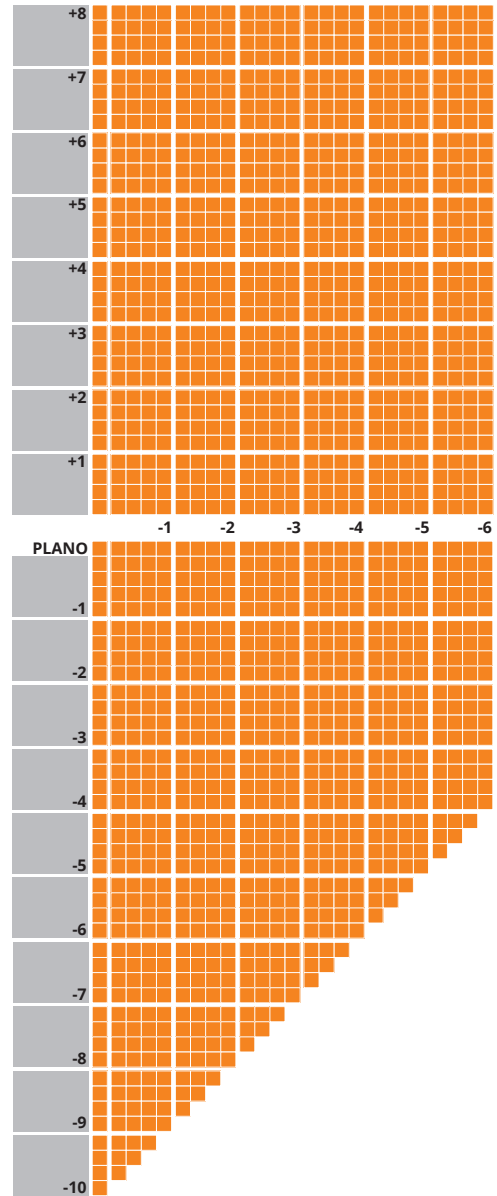

1.67 WIDEVIEW ZENIX TRANSITIONS SIGNATURE

Hardcoated / Infinity XT / Hydro+ / Blue Shield

TECHNICAL INFORMATION

N	Refractive Index:	1.67
V	Abbe Value:	32
	Density:	1.35
	UV:	400 (Up to 460*)

IMPORTANT INFORMATION

- Available in Brown and Grey
- Up to 4.00D of prism available
- Additions of +0.75 to +3.50 available
- Minimum fitting heights:
  - Deep 18mm
  - Regular 16mm
  - Shallow 14mm
- Fitting cross 4mm above HCL

LENS PROPERTIES

	Hardcoated	Infinity XT	Hydro+	Blue Shield
Optimum clarity	✓	✓	✓	✓
Scratch resistant	✓	✓	✓	✓
Easy clean		✓	✓	✓
Anti-reflective		✓	✓	✓
Super-hydrophobic			✓	✓
Thinner than CR39	✓	✓	✓	✓
Freeform technology	✓	✓	✓	✓
Filters blue light				✓

* Diameters from 50mm to 80mm - dependent on prescription