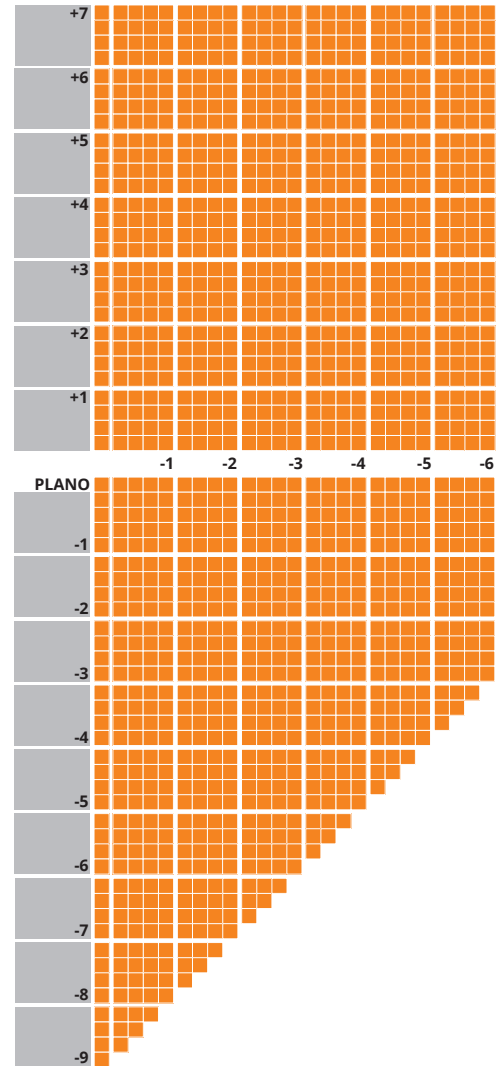

1.53 TRIVEX WIDEVIEW ZENIX TRANSITIONS SIGNATURE

Hardcoated / Infinity XT / Hydro+ / Blue Shield

TECHNICAL INFORMATION

N	Refractive Index:	1.53
V	Abbe Value:	45
	Density:	1.11
	UV:	400 (Up to 460*)

IMPORTANT INFORMATION

- Available in Brown and Grey
- Up to 4.00D of prism available
- Additions of +0.75 to +3.50 available
- Minimum fitting heights:
  - Deep 18mm
  - Regular 16mm
  - Shallow 14mm
- Fitting cross 4mm above HCL

LENS PROPERTIES

	Hardcoated	Infinity XT	Hydro+	Blue Shield
Optimum clarity	✓	✓	✓	✓
Scratch resistant	✓	✓	✓	✓
Easy clean		✓	✓	✓
Anti-reflective		✓	✓	✓
Super-hydrophobic			✓	✓
Thinner than CR39	✓	✓	✓	✓
Freeform technology	✓	✓	✓	✓
Filters blue light				✓

* Diameters from 50mm to 80mm - dependent on prescription

Call us on +44 (0) 2087 329 600 or visit lenses.jaikudo.com

* with Blue Shield coating