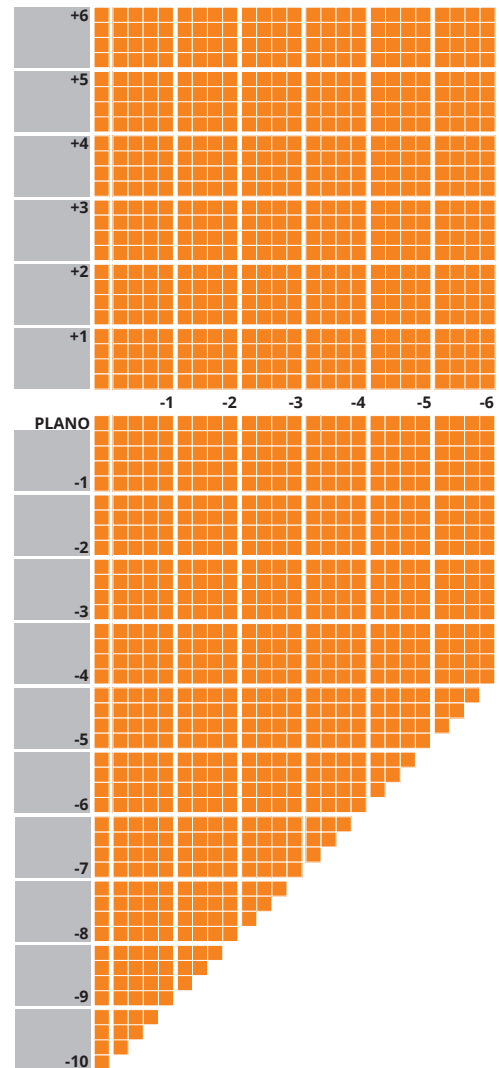

1.5 CR39 WIDEVIEW ZENIX TRANSITIONS SIGNATURE

Hardcoated / Infinity XT / Hydro+ / Blue Shield

TECHNICAL INFORMATION

N	Refractive Index:	1.498
V	Abbe Value:	58
	Density:	1.32
	UV:	400 (Up to 460*)

IMPORTANT INFORMATION

- Available in Brown and Grey
- Up to 4.00D of prism available
- Additions of +0.75 to +3.50 available
- Minimum fitting heights:
  - Deep 18mm
  - Regular 16mm
  - Shallow 14mm
- Fitting cross 4mm above HCL

DISPENSING RECOMMENDATIONS

- Not suitable for rimless glazing

LENS PROPERTIES

	Hardcoated	Infinity XT	Hydro+	Blue Shield
Optimum clarity	✓	✓	✓	✓
Scratch resistant	✓	✓	✓	✓
Easy clean		✓	✓	✓
Anti-reflective		✓	✓	✓
Super-hydrophobic			✓	✓
Thinner than CR39				
Freeform technology	✓	✓	✓	✓
Filters blue light				✓

* Diameters from 50mm to 80mm - dependent on prescription

Call us on +44 (0) 2087 329 600 or visit lenses.jaikudo.com

* with Blue Shield coating