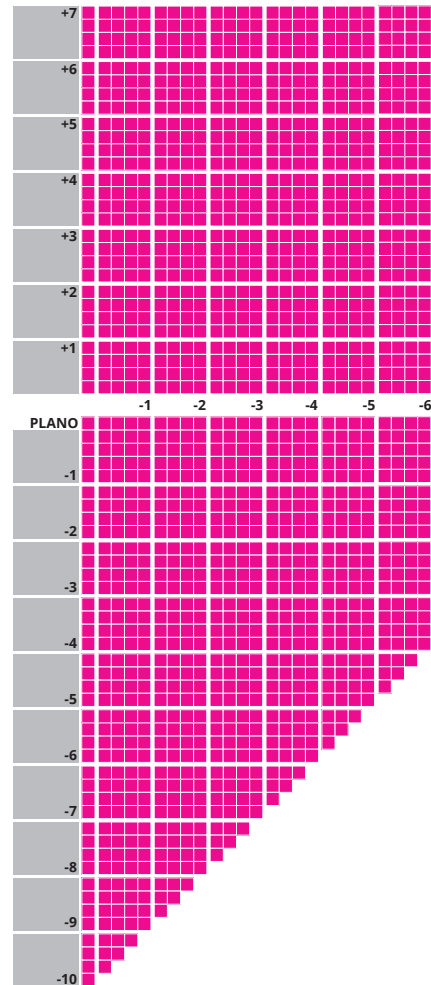

1.6 WIDEVIEW ZENIX

Hardcoated / Infinity XT / Hydro+ / Blue Shield

TECHNICAL INFORMATION

N	Refractive Index:	1.6
V	Abbe Value:	42
	Density:	1.30
	UV:	400 (Up to 460*)

IMPORTANT INFORMATION

- Up to 4.00D of prism available
- Additions of +0.75 to +3.50 available
- Minimum fitting heights:
  Deep 18mm
  Regular 16mm
  Shallow 14mm
- Fitting cross 4mm above HCL
- Available to tint up to 75% absorption

LENS PROPERTIES

	Hardcoated	Infinity XT	Hydro+	Blue Shield
Optimum clarity	✓	✓	✓	✓
Scratch resistant	✓	✓	✓	✓
Easy clean		✓	✓	✓
Anti-reflective		✓	✓	✓
Super-hydrophobic			✓	✓
Thinner than CR39	✓	✓	✓	✓
Freeform technology	✓	✓	✓	✓
Filters blue light				✓

* Diameters from 50mm to 80mm - dependent on prescription