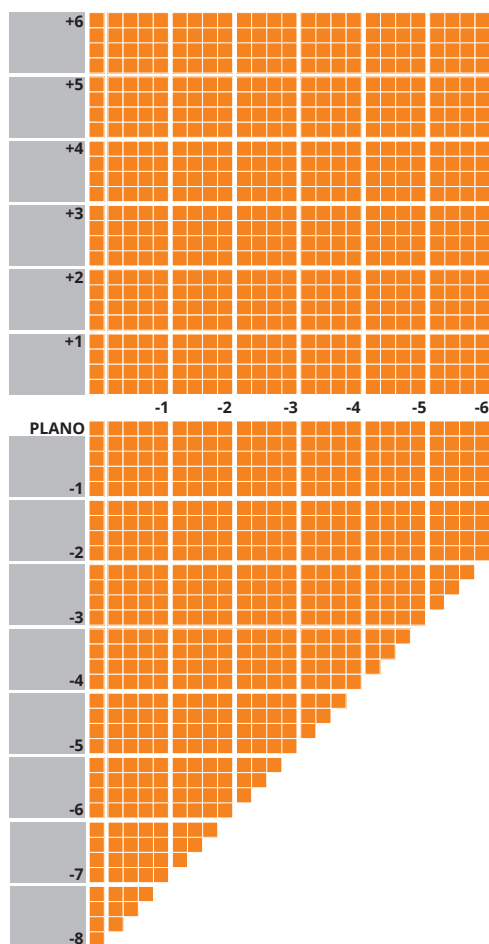

1.56 PHOTOCROMIC WIDEVIEW ZENIX

Hardcoated / Infinity XT / Hydro+ / Blue Shield

TECHNICAL INFORMATION

N	Refractive Index:	1.56
V	Abbe Value:	37
	Density:	1.19
	UV:	400 (Up to 460*)

IMPORTANT INFORMATION

- Available in Brown and Grey
- Up to 4.00D of prism available
- Additions of +0.75 to +3.50 available
- Minimum fitting heights:
  - Deep 18mm
  - Regular 16mm
  - Shallow 14mm
- Fitting cross 4mm above HCL

DISPENSING RECOMMENDATIONS

- Not suitable for rimless glazing

LENS PROPERTIES

	Hardcoated	Infinity XT	Hydro+	Blue Shield
Optimum clarity	✓	✓	✓	✓
Scratch resistant	✓	✓	✓	✓
Easy clean		✓	✓	✓
Anti-reflective		✓	✓	✓
Super-hydrophobic			✓	✓
Thinner than CR39	✓	✓	✓	✓
Freeform technology	✓	✓	✓	✓
Filters blue light				✓

* Diameters from 50mm to 80mm - dependent on prescription