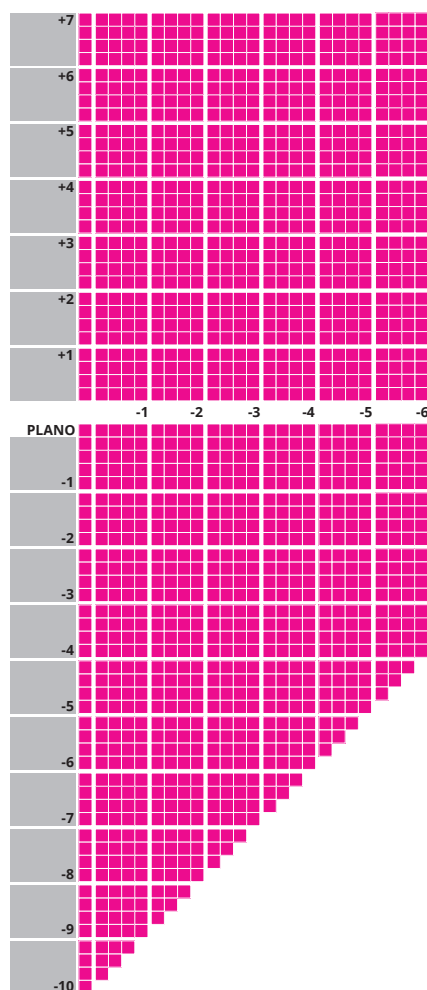

1.59 POLYCARBONATE WIDEVIEW ZENIX

Hardcoated / Infinity XT / Hydro+ / Blue Shield

TECHNICAL INFORMATION

N	Refractive Index:	1.59
V	Abbe Value:	31
	Density:	1.20
	UV:	385 (Up to 460*)

IMPORTANT INFORMATION

- Up to 4.00D of prism available
- Additions of +0.75 to +3.50 available
- Minimum fitting heights:
  - Deep 18mm
  - Regular 16mm
  - Shallow 14mm
- Fitting cross 4mm above HCL

DISPENSING RECOMMENDATIONS

- Not suitable for tinting

LENS PROPERTIES

	Hardcoated	Infinity XT	Hydro+	Blue Shield
Optimum clarity	✓	✓	✓	✓
Scratch resistant	✓	✓	✓	✓
Easy clean		✓	✓	✓
Anti-reflective		✓	✓	✓
Super-hydrophobic			✓	✓
Thinner than CR39	✓	✓	✓	✓
Freeform technology	✓	✓	✓	✓
Filters blue light				✓

* Diameters from 50mm to 80mm - dependent on prescription