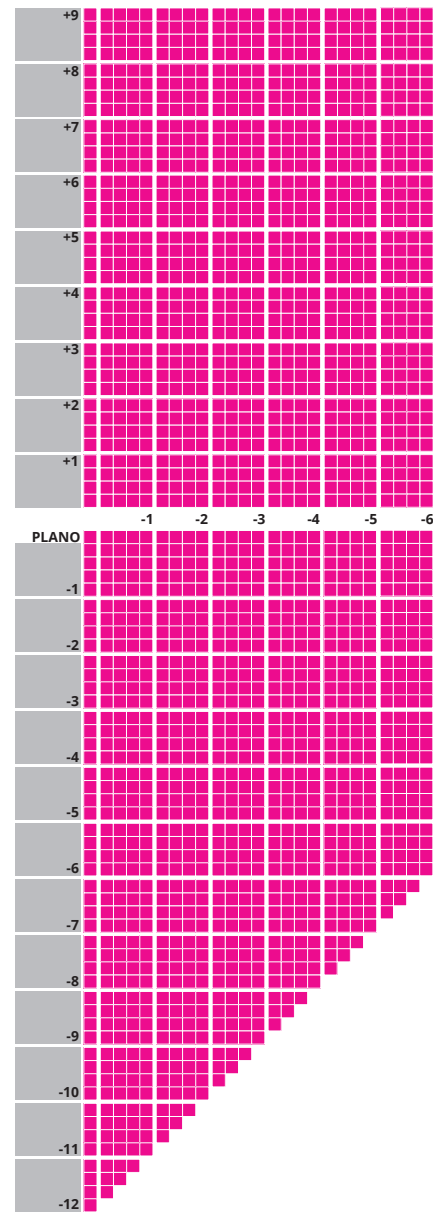

1.74 WIDEVIEW ZENIX

Hardcoated / Infinity XT / Hydro+ / Blue Shield

TECHNICAL INFORMATION

N	Refractive Index:	1.74
V	Abbe Value:	33
	Density:	1.46
	UV:	400 (Up to 460*)

IMPORTANT INFORMATION

- Up to 4.00D of prism available
- Additions of +0.75 to +3.50 available
- Minimum fitting heights:
  - Deep 18mm
  - Regular 16mm
  - Shallow 14mm
- Fitting cross 4mm above HCL
- Available to tint up to 75% absorption

DISPENSING RECOMMENDATIONS

- Not recommended for rimless glazing

LENS PROPERTIES

	Hardcoated	Infinity XT	Hydro+	Blue Shield
Optimum clarity	✓	✓	✓	✓
Scratch resistant	✓	✓	✓	✓
Easy clean		✓	✓	✓
Anti-reflective		✓	✓	✓
Super-hydrophobic			✓	✓
Thinner than CR39	✓	✓	✓	✓
Freeform technology	✓	✓	✓	✓
Filters blue light				✓

* Diameters from 50mm to 80mm - dependent on prescription