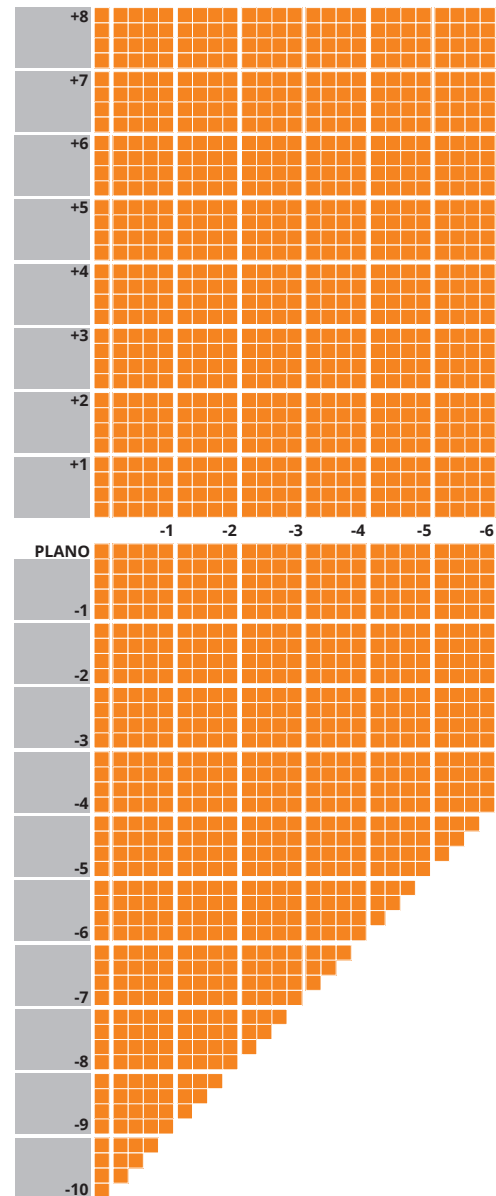

1.6 WIDEVIEW ZENIX NUPOLAR

Hardcoated / Infinity XT / Hydro+

Back surface MAR available

TECHNICAL INFORMATION

N	Refractive Index:	1.6
V	Abbe Value:	42
	Density:	1.30
	UV:	400

IMPORTANT INFORMATION

- Available in Brown, Grey and Green
- Up to 4.00D of prism available
- Additions of +0.75 to +3.50 available
- Minimum fitting heights:
  - Deep 18mm
  - Regular 16mm
  - Shallow 14mm
- Fitting cross 4mm above HCL

DISPENSING RECOMMENDATIONS

- Not suitable for supra glazing

LENS PROPERTIES

	Hardcoated	Infinity XT	Hydro+
Optimum clarity	✓	✓	✓
Scratch resistant	✓	✓	✓
Easy clean		✓	✓
Anti-reflective		✓	✓
Super-hydrophobic			✓
Thinner than CR39	✓	✓	✓
Freeform technology	✓	✓	✓
Filters blue light			

* Diameters from 50mm to 80mm - dependent on prescription