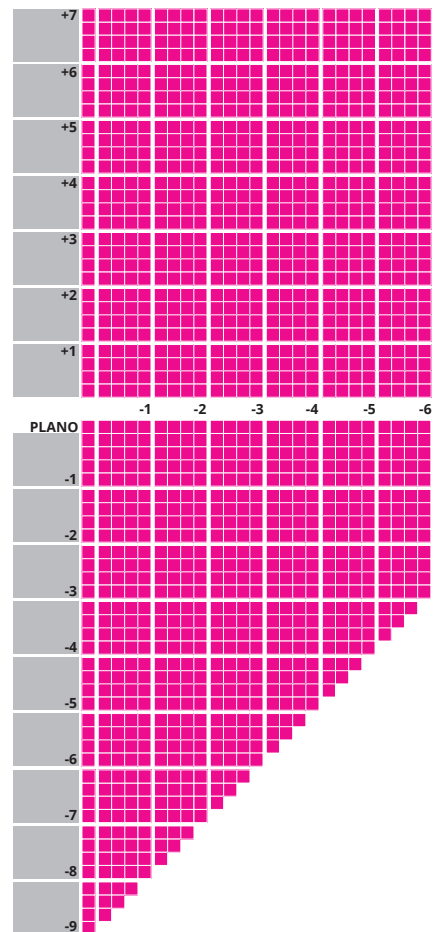

1.6 WIDEVIEW ZENIX

Honeycomb with Hydro+

TECHNICAL INFORMATION

Refractive Index: 1.6
Abbe Value: 42
Density: 1.30
UV: 400

IMPORTANT INFORMATION

- Up to 4.00D of prism available
- Additions of +0.75 to +3.50 available
- Minimum fitting heights:
  - Deep 18mm
  - Regular 16mm
  - Shallow 14mm
- Fitting cross 4mm above HCL

DISPENSING RECOMMENDATIONS

- Not suitable for tinting

LENS PROPERTIES

		Hydro+
Optimum clarity	✓	
Scratch resistant	✓	
Easy clean	✓	
Anti-reflective	✓	
Super-hydrophobic	✓	
Thinner than CR39	✓	
Freeform technology	✓	
Filters blue light		

* Diameters from 50mm to 80mm - dependent on prescription