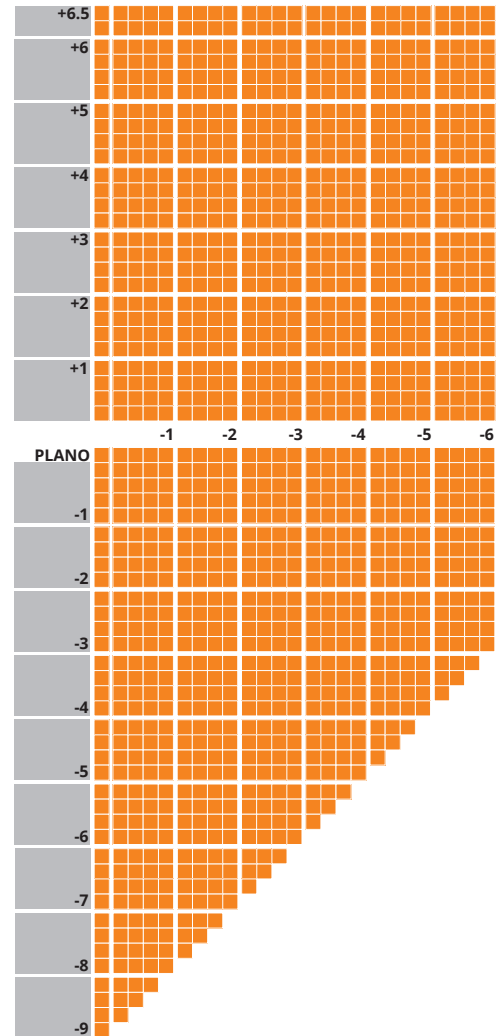

1.5 CR39 WIDEVIEW ZENIX NUPOLAR

Hardcoated / Infinity XT / Hydro+

Back surface MAR available

TECHNICAL INFORMATION

N	Refractive Index:	1.498
V	Abbe Value:	58
	Density:	1.32
	UV:	400

IMPORTANT INFORMATION

- Available in Brown, Grey and Green
- Up to 4.00D of prism available
- Additions of +0.75 to +3.50 available
- Minimum fitting heights:
  - Deep 18mm
  - Regular 16mm
  - Shallow 14mm
- Fitting cross 4mm above HCL

DISPENSING RECOMMENDATIONS

- Not suitable for rimless or supra glazing

LENS PROPERTIES

	Hardcoated	Infinity XT	Hydro+
Optimum clarity	✓	✓	✓
Scratch resistant	✓	✓	✓
Easy clean		✓	✓
Anti-reflective		✓	✓
Super-hydrophobic			✓
Thinner than CR39			
Freeform technology	✓	✓	✓
Filters blue light			

* Diameters from 50mm to 80mm - dependent on prescription