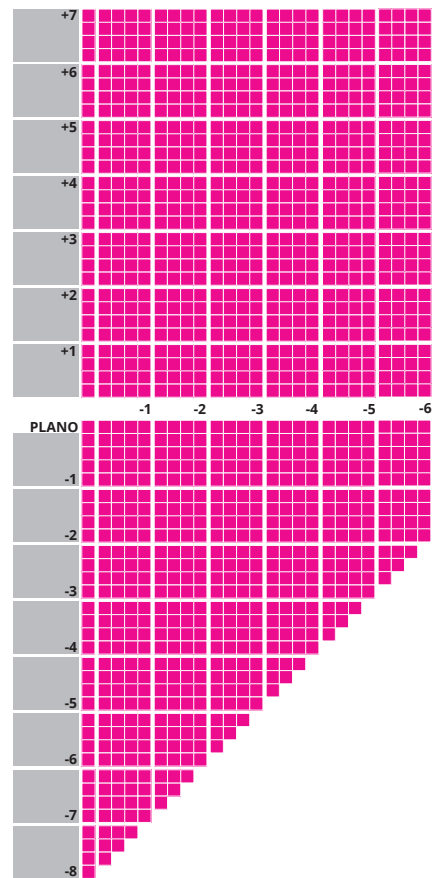

1.5 CR39 WIDEVIEW ZENIX

Honeycomb with Hydro+

TECHNICAL INFORMATION

Refractive Index: 1.498
Abbe Value: 58
Density: 1.32
UV: 400

IMPORTANT INFORMATION

- Up to 4.00D of prism available
- Additions of +0.75 to +3.50 available
- Minimum fitting heights:
  - Deep 18mm
  - Regular 16mm
  - Shallow 14mm
- Fitting cross 4mm above HCL

DISPENSING RECOMMENDATIONS

- Not suitable for rimless glazing
- Not suitable for tinting

LENS PROPERTIES

		Hydro+
Optimum clarity	✓	
Scratch resistant	✓	
Easy clean	✓	
Anti-reflective	✓	
Super-hydrophobic	✓	
Thinner than CR39		
Freeform technology	✓	
Filters blue light		

* Diameters from 50mm to 80mm - dependent on prescription