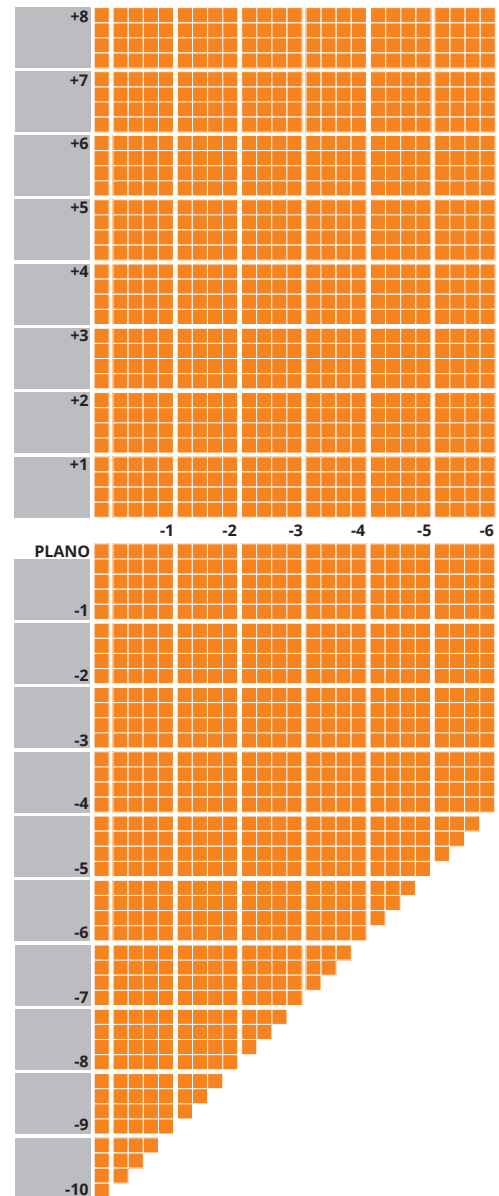

1.67 WIDEVIEW ZENIX NUPOLAR

Hardcoated / Infinity XT / Hydro+

Back surface MAR available

TECHNICAL INFORMATION

N	Refractive Index:	1.67
V	Abbe Value:	32
	Density:	1.35
	UV:	400

IMPORTANT INFORMATION

- Available in Brown, Grey and Green
- Up to 4.00D of prism available
- Additions of +0.75 to +3.50 available
- Minimum fitting heights:
  - Deep 18mm
  - Regular 16mm
  - Shallow 14mm
- Fitting cross 4mm above HCL

DISPENSING RECOMMENDATIONS

- Not suitable for supra glazing

LENS PROPERTIES

	Hardcoated	Infinity XT	Hydro+
Optimum clarity	✓	✓	✓
Scratch resistant	✓	✓	✓
Easy clean		✓	✓
Anti-reflective		✓	✓
Super-hydrophobic			✓
Thinner than CR39	✓	✓	✓
Freeform technology	✓	✓	✓
Filters blue light			

* Diameters from 50mm to 80mm - dependent on prescription