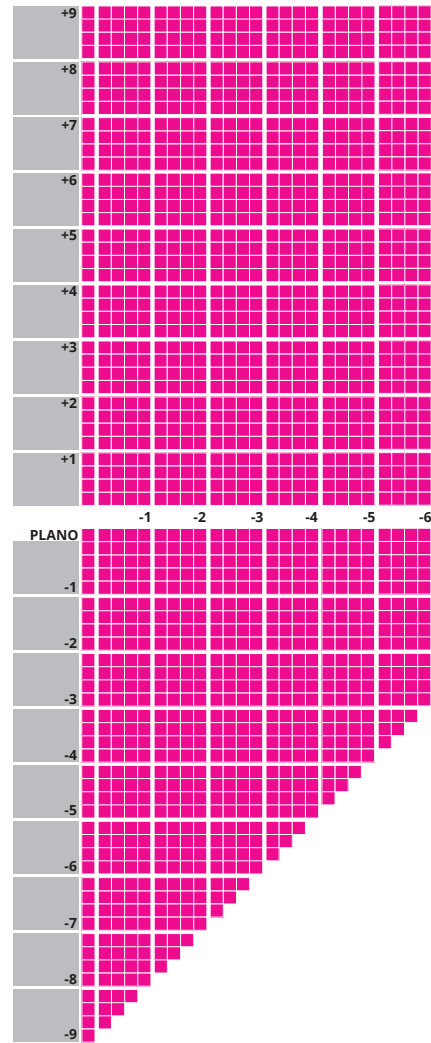

1.5 CR39 WIDEVIEW ZENIX

Hardcoated / Infinity XT / Hydro+ / Blue Shield

TECHNICAL INFORMATION

N	Refractive Index:	1.498
V	Abbe Value:	58
	Density:	1.32
	UV:	355 (Up to 460*)

IMPORTANT INFORMATION

- Up to 4.00D of prism available
- Additions of +0.75 to +3.50 available
- Minimum fitting heights:
  - Deep 18mm
  - Regular 16mm
  - Shallow 14mm
- Fitting cross 4mm above HCL
- Available to tint up to 85% absorption

DISPENSING RECOMMENDATIONS

- Not suitable for rimless glazing

LENS PROPERTIES

	Hardcoated	Infinity XT	Hydro+	Blue Shield
Optimum clarity	✓	✓	✓	✓
Scratch resistant	✓	✓	✓	✓
Easy clean		✓	✓	✓
Anti-reflective		✓	✓	✓
Super-hydrophobic			✓	✓
Thinner than CR39				
Freeform technology	✓	✓	✓	✓
Filters blue light				✓

* Diameters from 50mm to 80mm - dependent on prescription