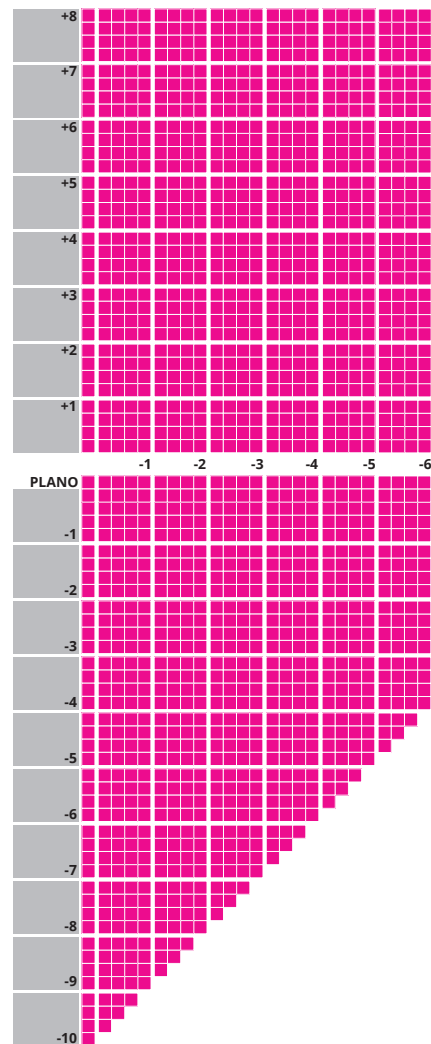

1.67 WIDEVIEW ZENIX

Honeycomb with Hydro+

TECHNICAL INFORMATION

Refractive Index: 1.67
Abbe Value: 32
Density: 1.35
UV: 400

IMPORTANT INFORMATION

- Up to 4.00D of prism available
- Additions of +0.75 to +3.50 available
- Minimum fitting heights:
  - Deep 18mm
  - Regular 16mm
  - Shallow 14mm
- Fitting cross 4mm above HCL

DISPENSING RECOMMENDATIONS

- Not suitable for tinting

LENS PROPERTIES

	Hydro+
Optimum clarity ✓	
Scratch resistant ✓	
Easy clean ✓	
Anti-reflective ✓	
Super-hydrophobic ✓	
Thinner than CR39 ✓	
Freeform technology ✓	
Filters blue light	

* Diameters from 50mm to 80mm - dependent on prescription