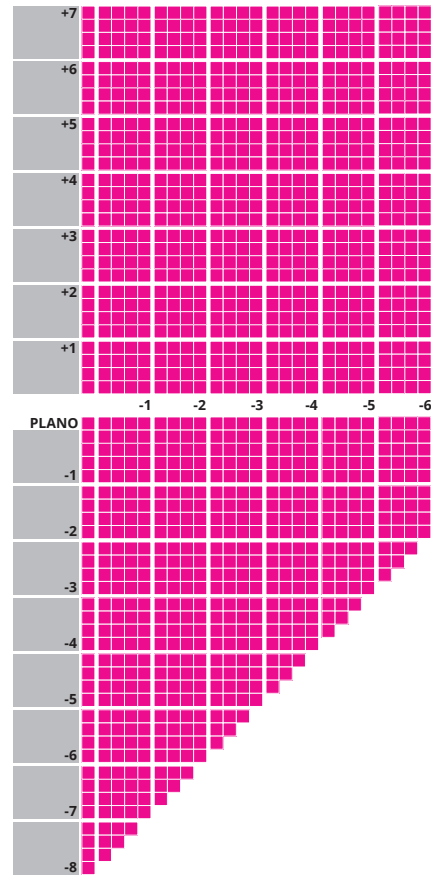

1.56 WIDEVIEW ZENIX

Hardcoated / Infinity XT / Hydro+ / Blue Shield

TECHNICAL INFORMATION

N	Refractive Index:	1.56
V	Abbe Value:	37
	Density:	1.19
	UV:	380 (Up to 460*)

IMPORTANT INFORMATION

- Up to 4.00D of prism available
- Additions of +0.75 to +3.50 available
- Minimum fitting heights:
  - Deep 18mm
  - Regular 16mm
  - Shallow 14mm
- Fitting cross 4mm above HCL
- Available to tint up to 75% absorption

DISPENSING RECOMMENDATIONS

- Not suitable for rimless glazing

LENS PROPERTIES

	Hardcoated	Infinity XT	Hydro+	Blue Shield
Optimum clarity	✓	✓	✓	✓
Scratch resistant	✓	✓	✓	✓
Easy clean		✓	✓	✓
Anti-reflective		✓	✓	✓
Super-hydrophobic			✓	✓
Thinner than CR39	✓	✓	✓	✓
Freeform technology	✓	✓	✓	✓
Filters blue light				✓

* Diameters from 50mm to 80mm - dependent on prescription