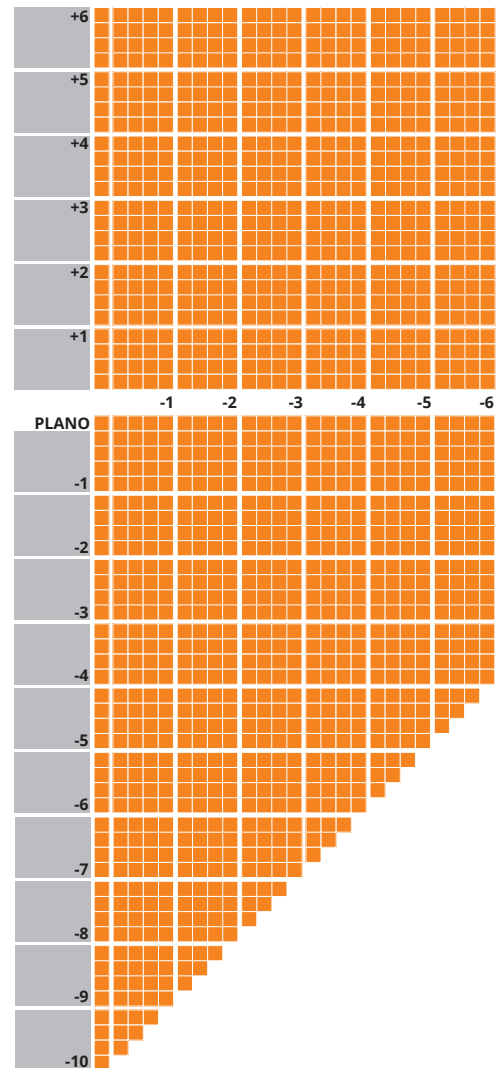

1.5 CR39 WIDEVIEW ZENIX TRANSITIONS XTRACTIVE

Hardcoated / Infinity XT / Hydro+ / Blue Shield

TECHNICAL INFORMATION

N	Refractive Index:	1.498
V	Abbe Value:	58
	Density:	1.32
	UV:	400 (Up to 460*)

IMPORTANT INFORMATION

- Available in Brown and Grey
- Up to 4.00D of prism available
- Additions of +0.75 to +3.50 available
- Minimum fitting heights:
  - Deep 18mm
  - Regular 16mm
  - Shallow 14mm
- Fitting cross 4mm above HCL

DISPENSING RECOMMENDATIONS

- Not suitable for rimless glazing

LENS PROPERTIES

	Hardcoated	Infinity XT	Hydro+	Blue Shield
Optimum clarity	✓	✓	✓	✓
Scratch resistant	✓	✓	✓	✓
Easy clean		✓	✓	✓
Anti-reflective		✓	✓	✓
Super-hydrophobic			✓	✓
Thinner than CR39				
Freeform technology	✓	✓	✓	✓
Filters blue light				✓

* Diameters from 50mm to 80mm - dependent on prescription