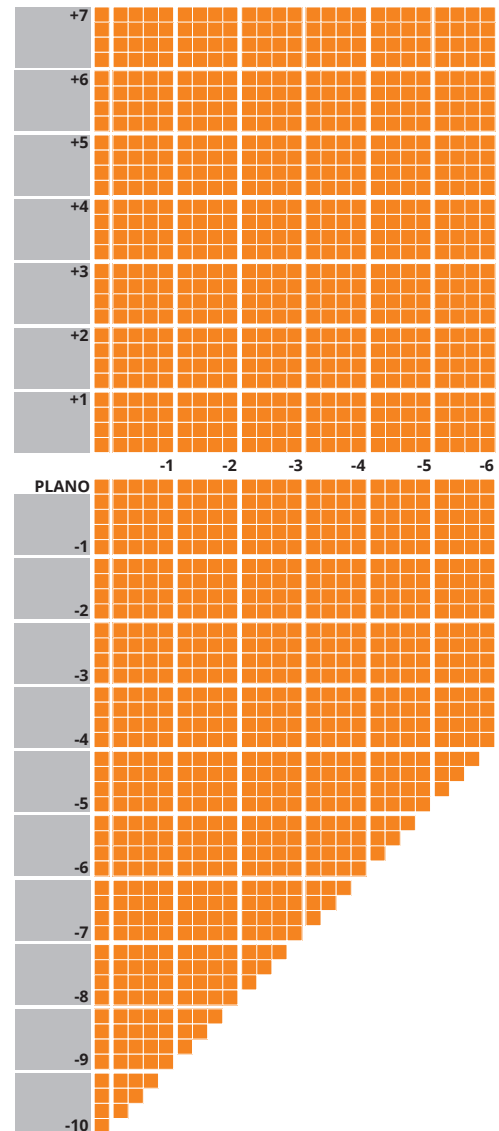

1.59 POLYCARBONATE WIDEVIEW ZENIX TRANSITIONS SIGNATURE

Hardcoated / Infinity XT / Hydro+ / Blue Shield

TECHNICAL INFORMATION

N	Refractive Index:	1.59
V	Abbe Value:	31
	Density:	1.20
	UV:	400 (Up to 460*)

IMPORTANT INFORMATION

- Available in Brown and Grey
- Up to 4.00D of prism available
- Additions of +0.75 to +3.50 available
- Minimum fitting heights:
  - Deep 18mm
  - Regular 16mm
  - Shallow 14mm
- Fitting cross 4mm above HCL

LENS PROPERTIES

	Hardcoated	Infinity XT	Hydro+	Blue Shield
Optimum clarity	✓	✓	✓	✓
Scratch resistant	✓	✓	✓	✓
Easy clean		✓	✓	✓
Anti-reflective		✓	✓	✓
Super-hydrophobic			✓	✓
Thinner than CR39	✓	✓	✓	✓
Freeform technology	✓	✓	✓	✓
Filters blue light				✓

* Diameters from 50mm to 80mm - dependent on prescription

Call us on +44 (0) 2087 329 600 or visit lenses.jaikudo.com

* with Blue Shield coating