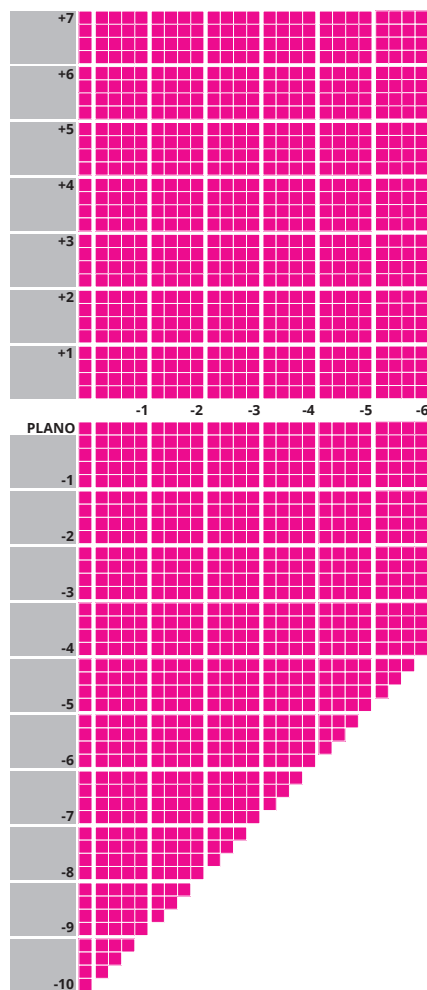

1.59 POLYCARBONATE WIDEVIEW EASY

Hardcoated / Infinity XT / Hydro+ / Blue Shield

TECHNICAL INFORMATION

N	Refractive Index:	1.59
V	Abbe Value:	31
	Density:	1.20
	UV:	385 (Up to 460*)

IMPORTANT INFORMATION

- Up to 4.00D of prism available
- Additions of +0.75 to +3.50 available
- Minimum fitting heights:
  - Deep 19mm
  - Regular 17mm
  - Shallow 15mm
- Fitting cross 4mm above HCL

DISPENSING RECOMMENDATIONS

- Not suitable for tinting

LENS PROPERTIES

	Hardcoated	Infinity XT	Hydro+	Blue Shield
Optimum clarity	✓	✓	✓	✓
Scratch resistant	✓	✓	✓	✓
Easy clean		✓	✓	✓
Anti-reflective		✓	✓	✓
Super-hydrophobic			✓	✓
Thinner than CR39	✓	✓	✓	✓
Freeform technology	✓	✓	✓	✓
Filters blue light				✓

* Diameters from 50mm to 80mm - dependent on prescription