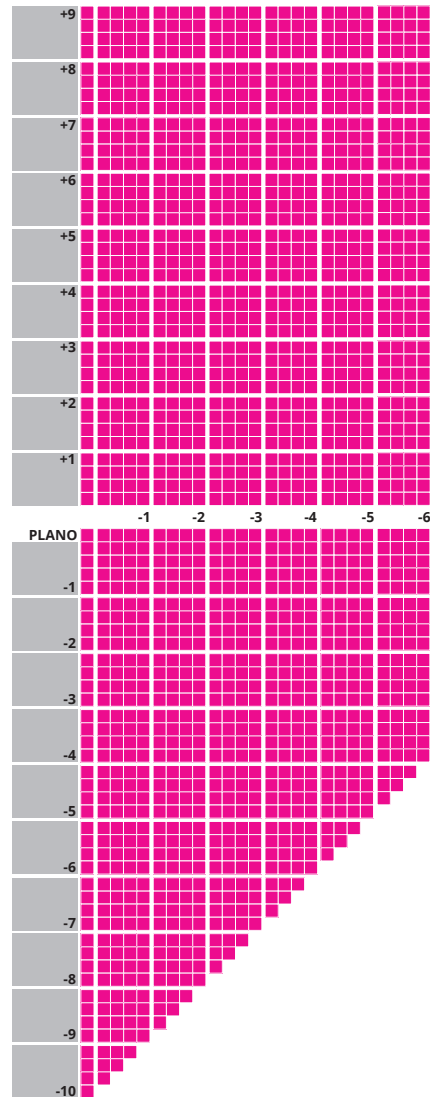

1.67 WIDEVIEW EASY

Hardcoated / Infinity XT / Hydro+ / Blue Shield

TECHNICAL INFORMATION

N	Refractive Index:	1.67
V	Abbe Value:	32
	Density:	1.35
	UV:	400 (Up to 460*)

IMPORTANT INFORMATION

- Up to 4.00D of prism available
- Additions of +0.75 to +3.50 available
- Minimum fitting heights:
  - Deep 19mm
  - Regular 17mm
  - Shallow 15mm
- Fitting cross 4mm above HCL
- Available to tint up to 75% absorption

LENS PROPERTIES

	Hardcoated	Infinity XT	Hydro+	Blue Shield
Optimum clarity	✓	✓	✓	✓
Scratch resistant	✓	✓	✓	✓
Easy clean		✓	✓	✓
Anti-reflective		✓	✓	✓
Super-hydrophobic			✓	✓
Thinner than CR39	✓	✓	✓	✓
Freeform technology	✓	✓	✓	✓
Filters blue light				✓

* Diameters from 50mm to 80mm - dependent on prescription