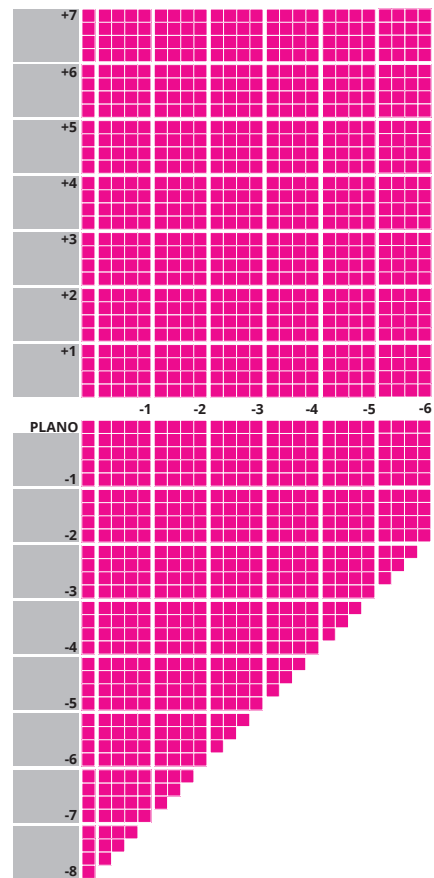

1.5 CR39 WIDEVIEW EASY

Honeycomb with Hydro+

TECHNICAL INFORMATION

Refractive Index: 1.498
Abbe Value: 58
Density: 1.32
UV: 400

IMPORTANT INFORMATION

- Up to 4.00D of prism available
- Additions of +0.75 to +3.50 available
- Minimum fitting heights:
  - Deep 19mm
  - Regular 17mm
  - Shallow 15mm
- Fitting cross 4mm above HCL

DISPENSING RECOMMENDATIONS

- Not suitable for rimless glazing
- Not suitable for tinting

LENS PROPERTIES

	Hydro+
Optimum clarity ✓	
Scratch resistant ✓	
Easy clean ✓	
Anti-reflective ✓	
Super-hydrophobic ✓	
Thinner than CR39	
Freeform technology ✓	
Filters blue light	

* Diameters from 50mm to 80mm - dependent on prescription