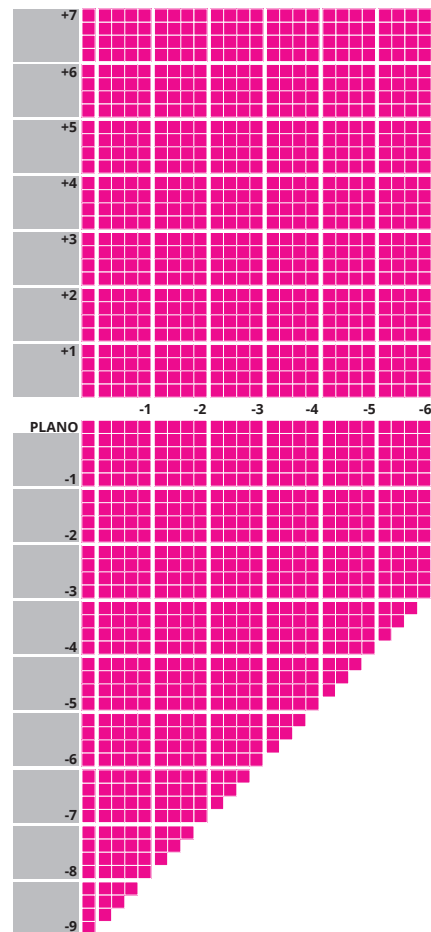

1.6 WIDEVIEW EASY

Honeycomb with Hydro+

TECHNICAL INFORMATION

Refractive Index: 1.6
Abbe Value: 42
Density: 1.30
UV: 400

IMPORTANT INFORMATION

- Up to 4.00D of prism available
- Additions of +0.75 to +3.50 available
- Minimum fitting heights:
  - Deep 19mm
  - Regular 17mm
  - Shallow 15mm
- Fitting cross 4mm above HCL

DISPENSING RECOMMENDATIONS

- Not suitable for tinting

LENS PROPERTIES

		Hydro+
	Optimum clarity	✓
	Scratch resistant	✓
	Easy clean	✓
	Anti-reflective	✓
	Super-hydrophobic	✓
	Thinner than CR39	✓
	Freeform technology	✓
	Filters blue light	

* Diameters from 50mm to 80mm - dependent on prescription