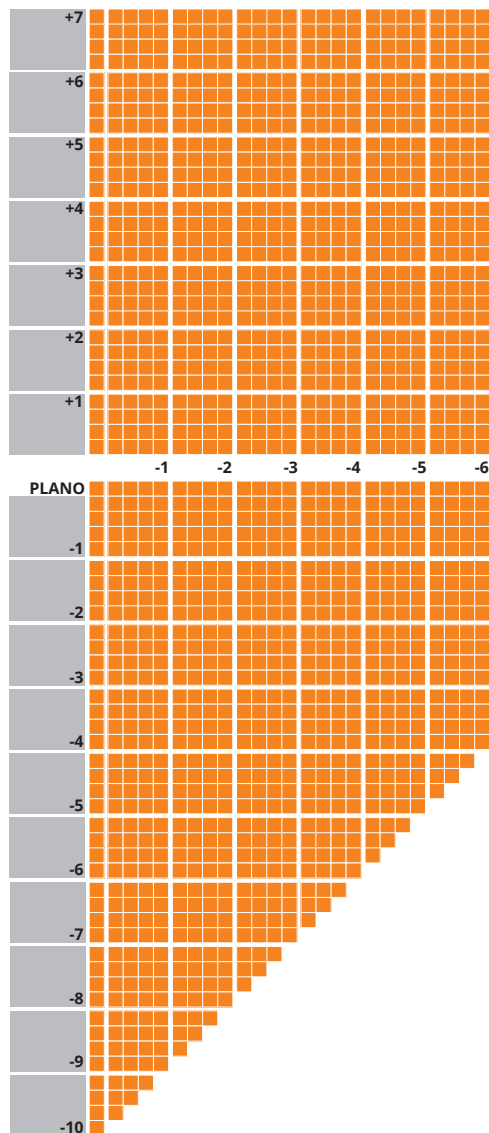

1.59 POLYCARBONATE WIDEVIEW EASY TRANSITIONS SIGNATURE

Hardcoated / Infinity XT / Hydro+ / Blue Shield

TECHNICAL INFORMATION

N	Refractive Index:	1.59
V	Abbe Value:	31
	Density:	1.20
	UV:	400 (Up to 460*)

IMPORTANT INFORMATION

- Available in Brown and Grey
- Up to 4.00D of prism available
- Additions of +0.75 to +3.50 available
- Minimum fitting heights:
  - Deep 19mm
  - Regular 17mm
  - Shallow 15mm
- Fitting cross 4mm above HCL

LENS PROPERTIES

	Hardcoated	Infinity XT	Hydro+	Blue Shield
Optimum clarity	✓	✓	✓	✓
Scratch resistant	✓	✓	✓	✓
Easy clean		✓	✓	✓
Anti-reflective		✓	✓	✓
Super-hydrophobic			✓	✓
Thinner than CR39	✓	✓	✓	✓
Freeform technology	✓	✓	✓	✓
Filters blue light				✓

* Diameters from 50mm to 80mm - dependent on prescription