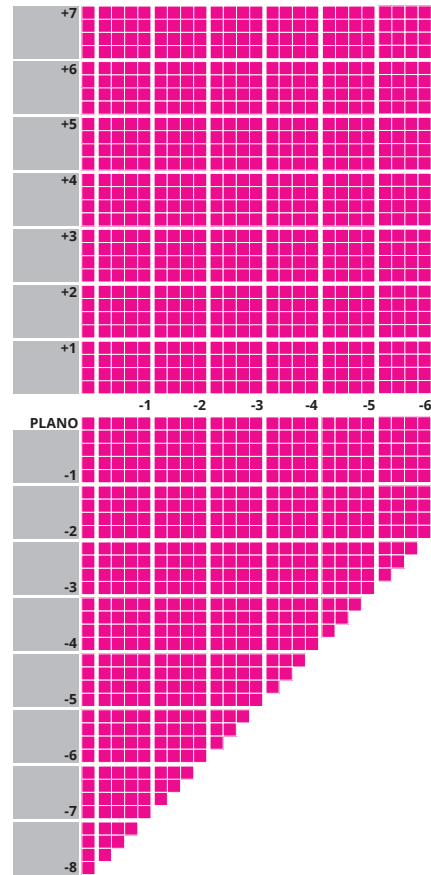

1.53 TRIVEX WIDEVIEW EASY

Hardcoated / Infinity XT / Hydro+ / Blue Shield

TECHNICAL INFORMATION

Refractive Index:	1.53
Abbe Value:	45
Density:	1.11
UV:	400 (Up to 460*)

IMPORTANT INFORMATION

- Up to 4.00D of prism available
- Additions of +0.75 to +3.50 available
- Minimum fitting heights:
  - Deep 19mm
  - Regular 17mm
  - Shallow 15mm
- Fitting cross 4mm above HCL

DISPENSING RECOMMENDATIONS

- Not suitable for tinting

LENS PROPERTIES

	Hardcoated	Infinity XT	Hydro+	Blue Shield
Optimum clarity	✓	✓	✓	✓
Scratch resistant	✓	✓	✓	✓
Easy clean		✓	✓	✓
Anti-reflective		✓	✓	✓
Super-hydrophobic			✓	✓
Thinner than CR39	✓	✓	✓	✓
Freeform technology	✓	✓	✓	✓
Filters blue light				✓

* Diameters from 50mm to 80mm - dependent on prescription