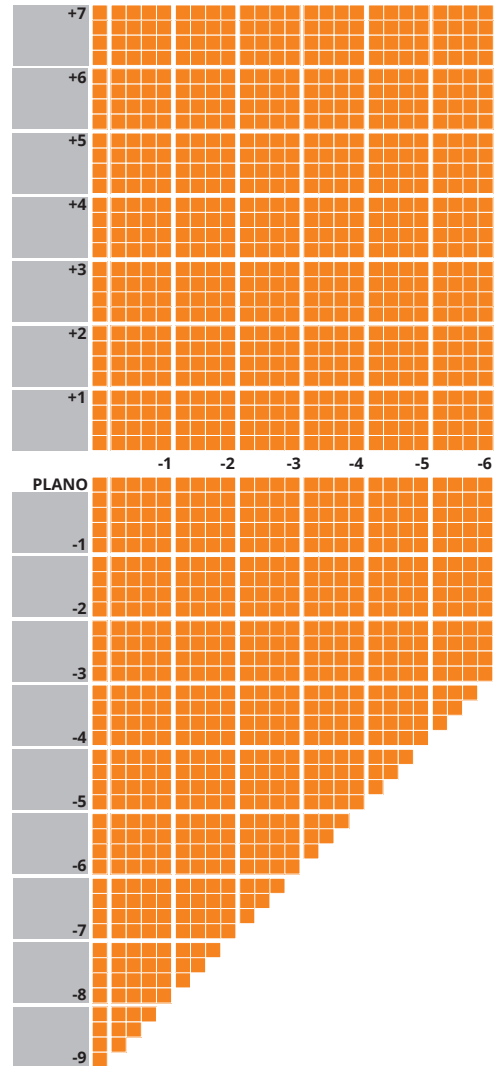

1.53 TRIVEX WIDEVIEW EASY TRANSITIONS SIGNATURE

Hardcoated / Infinity XT / Hydro+ / Blue Shield

TECHNICAL INFORMATION

N	Refractive Index:	1.53
V	Abbe Value:	45
	Density:	1.11
	UV:	400 (Up to 460*)

IMPORTANT INFORMATION

- Available in Brown and Grey
- Up to 4.00D of prism available
- Additions of +0.75 to +3.50 available
- Minimum fitting heights:
  Deep 19mm
  Regular 17mm
  Shallow 15mm
- Fitting cross 4mm above HCL

LENS PROPERTIES

	Hardcoated	Infinity XT	Hydro+	Blue Shield
Optimum clarity	✓	✓	✓	✓
Scratch resistant	✓	✓	✓	✓
Easy clean		✓	✓	✓
Anti-reflective		✓	✓	✓
Super-hydrophobic			✓	✓
Thinner than CR39	✓	✓	✓	✓
Freeform technology	✓	✓	✓	✓
Filters blue light				✓

* Diameters from 50mm to 80mm - dependent on prescription