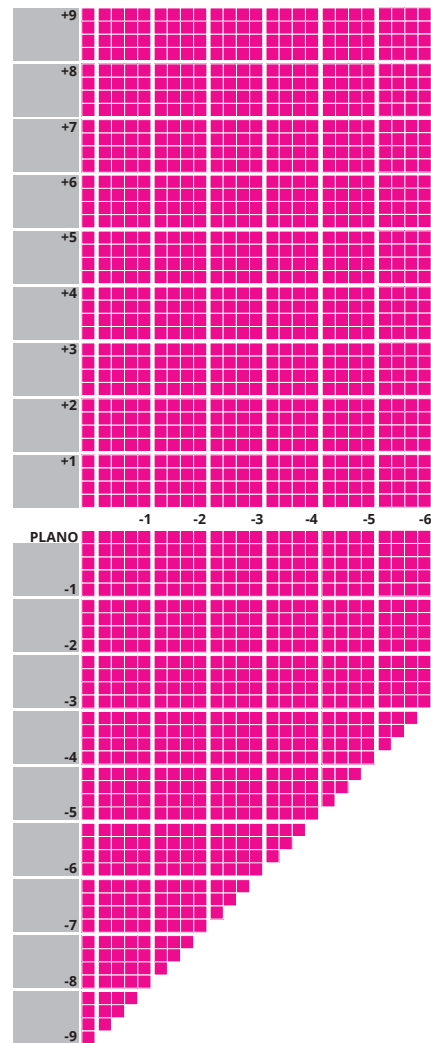

1.5 CR39 WIDEVIEW EASY

Hardcoated / Infinity XT / Hydro+ / Blue Shield

TECHNICAL INFORMATION

N	Refractive Index:	1.498
V	Abbe Value:	58
	Density:	1.32
	UV:	355 (Up to 460*)

IMPORTANT INFORMATION

- Up to 4.00D of prism available
- Additions of +0.75 to +3.50 available
- Minimum fitting heights:
  - Deep 19mm
  - Regular 17mm
  - Shallow 15mm
- Fitting cross 4mm above HCL
- Available to tint up to 85% absorption

DISPENSING RECOMMENDATIONS

- Not suitable for rimless glazing

LENS PROPERTIES

	Hardcoated	Infinity XT	Hydro+	Blue Shield
Optimum clarity	✓	✓	✓	✓
Scratch resistant	✓	✓	✓	✓
Easy clean		✓	✓	✓
Anti-reflective		✓	✓	✓
Super-hydrophobic			✓	✓
Thinner than CR39				
Freeform technology	✓	✓	✓	✓
Filters blue light				✓

* Diameters from 50mm to 80mm - dependent on prescription

Call us on +44 (0) 2087 329 600 or visit lenses.jaikudo.com

* with Blue Shield coating