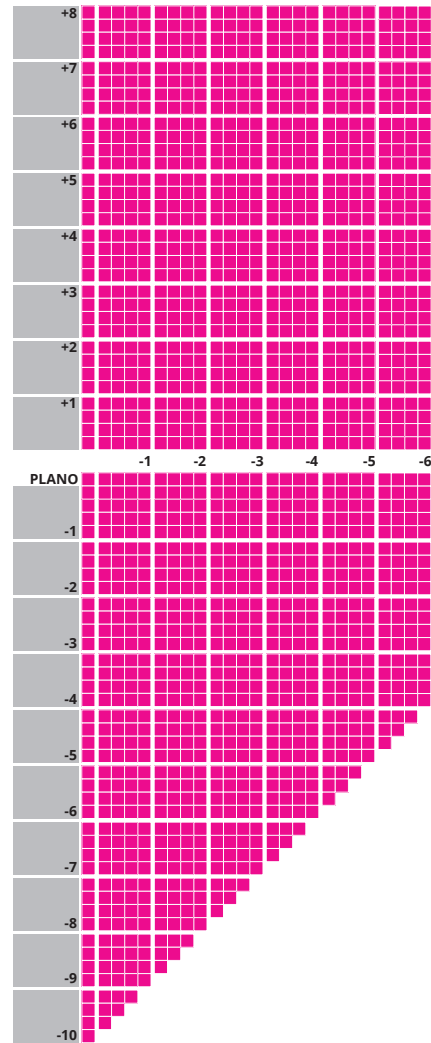

1.67 WIDEVIEW EASY

Honeycomb with Hydro+

TECHNICAL INFORMATION

N	Refractive Index:	1.67
V	Abbe Value:	32
	Density:	1.35
	UV:	400

IMPORTANT INFORMATION

- Up to 4.00D of prism available
- Additions of +0.75 to +3.50 available
- Minimum fitting heights:
  - Deep 19mm
  - Regular 17mm
  - Shallow 15mm
- Fitting cross 4mm above HCL

DISPENSING RECOMMENDATIONS

- Not suitable for tinting

LENS PROPERTIES

	Hydro+
	Optimum clarity ✓
	Scratch resistant ✓
	Easy clean ✓
	Anti-reflective ✓
	Super-hydrophobic ✓
	Thinner than CR39 ✓
	Freeform technology ✓
	Filters blue light

* Diameters from 50mm to 80mm - dependent on prescription