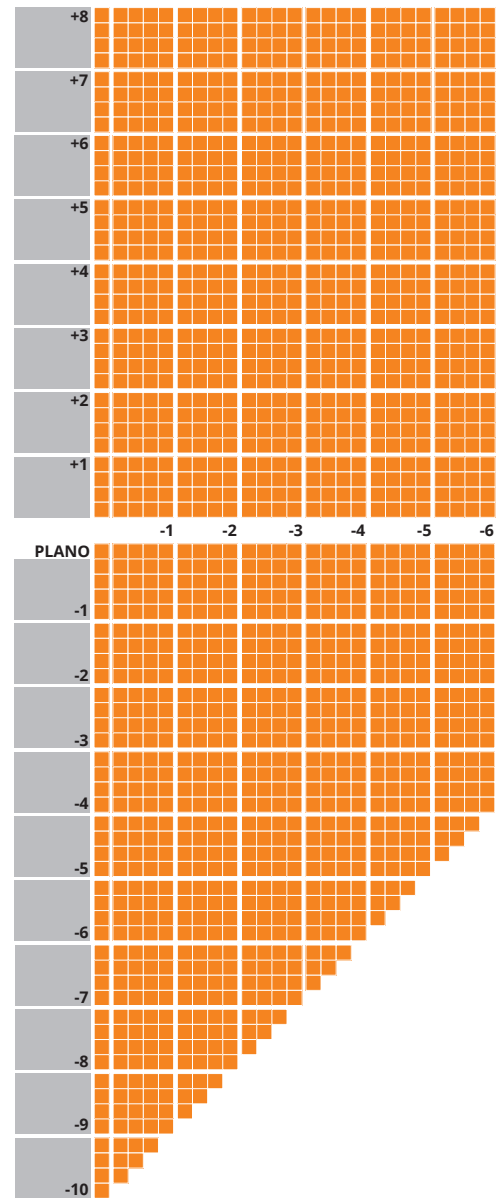

IMPORTANT INFORMATION

- Available in Brown, Grey and Green
- Up to 4.00D of prism available
- Additions of +0.75 to +3.50 available
- Minimum fitting heights:
 - Deep 19mm
 - Regular 17mm
 - Shallow 15mm
- Fitting cross 4mm above HCL

* Diameters from 50mm to 80mm - dependent on prescription