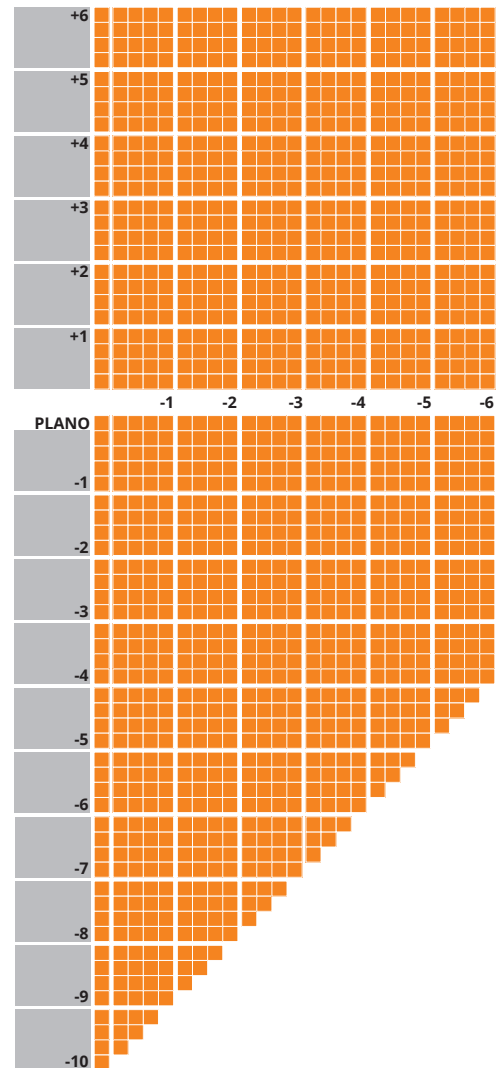

1.5 CR39 WIDEVIEW EASY TRANSITIONS SIGNATURE

Hardcoated / Infinity XT / Hydro+ / Blue Shield

TECHNICAL INFORMATION

N	Refractive Index:	1.498
V	Abbe Value:	58
	Density:	1.32
	UV:	400 (Up to 460*)

IMPORTANT INFORMATION

- Available in Brown and Grey
- Up to 4.00D of prism available
- Additions of +0.75 to +3.50 available
- Minimum fitting heights:
  - Deep 19mm
  - Regular 17mm
  - Shallow 15mm
- Fitting cross 4mm above HCL

DISPENSING RECOMMENDATIONS

- Not suitable for rimless glazing

LENS PROPERTIES

	Hardcoated	Infinity XT	Hydro+	Blue Shield
Optimum clarity	✓	✓	✓	✓
Scratch resistant	✓	✓	✓	✓
Easy clean		✓	✓	✓
Anti-reflective		✓	✓	✓
Super-hydrophobic			✓	✓
Thinner than CR39				
Freeform technology	✓	✓	✓	✓
Filters blue light				✓

* Diameters from 50mm to 80mm - dependent on prescription