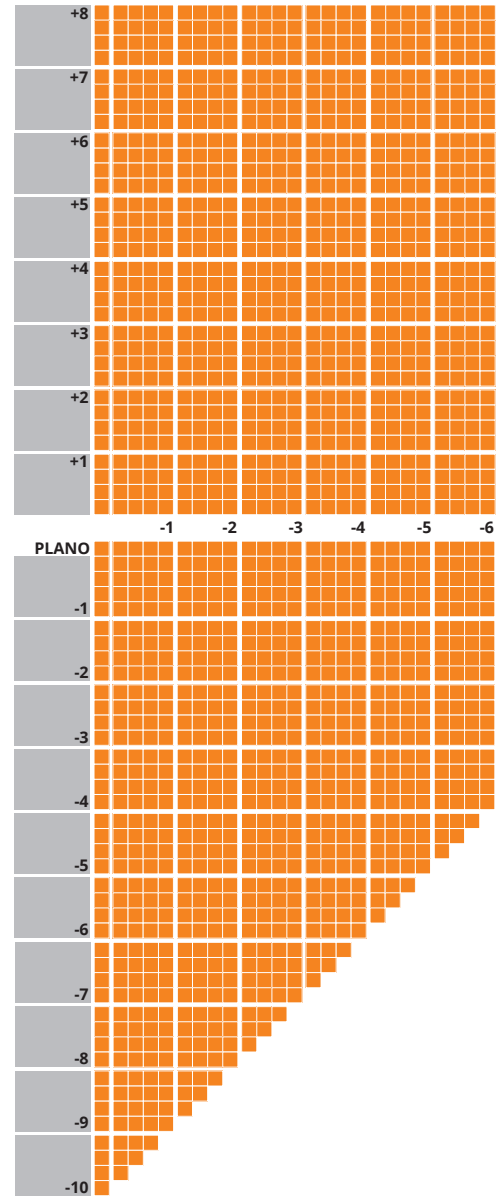

1.67 WIDEVIEW EASY TRANSITIONS SIGNATURE

Hardcoated / Infinity XT / Hydro+ / Blue Shield

TECHNICAL INFORMATION

N	Refractive Index:	1.67
V	Abbe Value:	32
	Density:	1.35
	UV:	400 (Up to 460*)

IMPORTANT INFORMATION

- Available in Brown and Grey
- Up to 4.00D of prism available
- Additions of +0.75 to +3.50 available
- Minimum fitting heights:
  - Deep 19mm
  - Regular 17mm
  - Shallow 15mm
- Fitting cross 4mm above HCL

LENS PROPERTIES

	Hardcoated	Infinity XT	Hydro+	Blue Shield	
	Optimum clarity	✓	✓	✓	✓
	Scratch resistant	✓	✓	✓	✓
	Easy clean		✓	✓	✓
	Anti-reflective		✓	✓	✓
	Super-hydrophobic		✓	✓	
	Thinner than CR39	✓	✓	✓	✓
	Freeform technology	✓	✓	✓	✓
	Filters blue light				✓

* Diameters from 50mm to 80mm - dependent on prescription