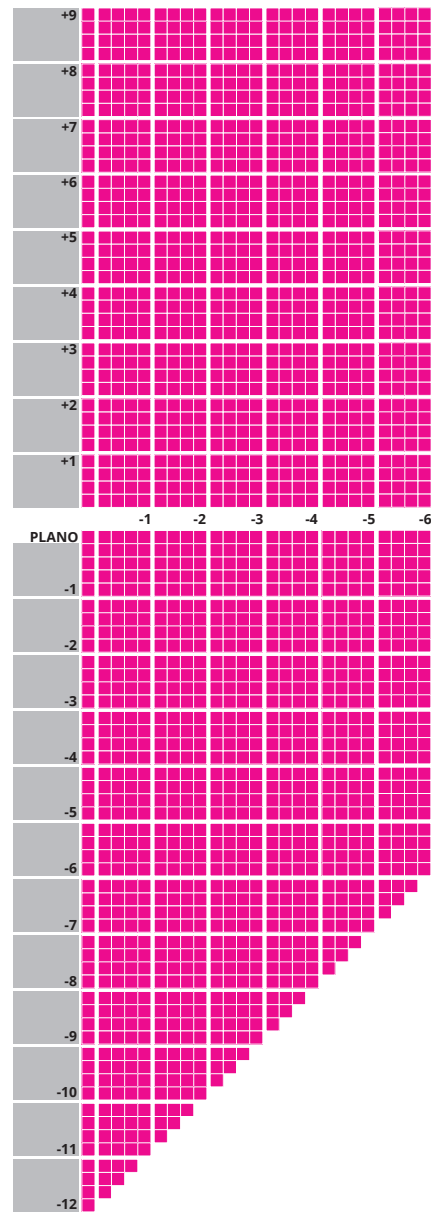

1.74 WIDEVIEW EASY

Hardcoated / Infinity XT / Hydro+ / Blue Shield

TECHNICAL INFORMATION

N	Refractive Index:	1.74
V	Abbe Value:	33
	Density:	1.46
	UV:	400 (Up to 460*)

IMPORTANT INFORMATION

- Up to 4.00D of prism available
- Additions of +0.75 to +3.50 available
- Minimum fitting heights:
  - Deep 19mm
  - Regular 17mm
  - Shallow 15mm
- Fitting cross 4mm above HCL
- Available to tint up to 75% absorption

DISPENSING RECOMMENDATIONS

- Not recommended for rimless glazing

LENS PROPERTIES

	Hardcoated	Infinity XT	Hydro+	Blue Shield
Optimum clarity	✓	✓	✓	✓
Scratch resistant	✓	✓	✓	✓
Easy clean		✓	✓	✓
Anti-reflective		✓	✓	✓
Super-hydrophobic			✓	✓
Thinner than CR39	✓	✓	✓	✓
Freeform technology	✓	✓	✓	✓
Filters blue light				✓

* Diameters from 50mm to 80mm - dependent on prescription

Call us on +44 (0) 2087 329 600 or visit lenses.jaikudo.com

* with Blue Shield coating