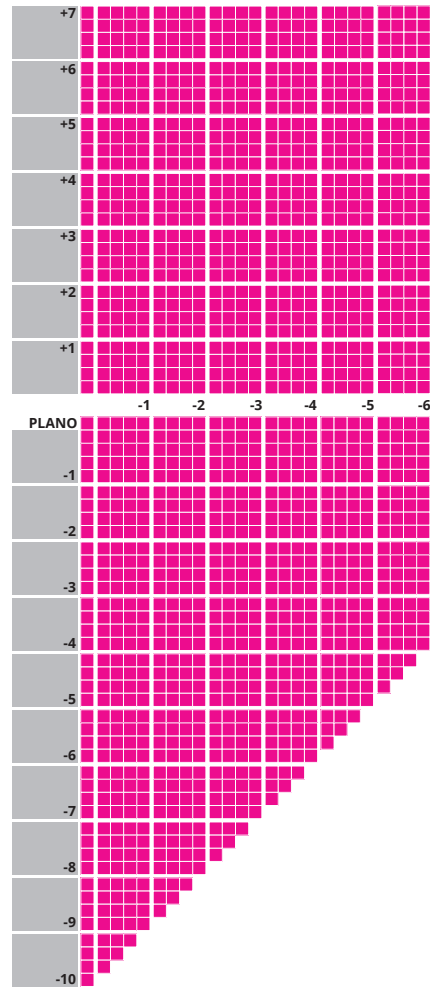

1.6 WIDEVIEW EASY

Hardcoated / Infinity XT / Hydro+ / Blue Shield

TECHNICAL INFORMATION

N	Refractive Index:	1.6
V	Abbe Value:	42
	Density:	1.30
	UV:	400 (Up to 460*)

IMPORTANT INFORMATION

- Up to 4.00D of prism available
- Additions of +0.75 to +3.50 available
- Minimum fitting heights:
  Deep 19mm
  Regular 17mm
  Shallow 15mm
- Fitting cross 4mm above HCL
- Available to tint up to 75% absorption

LENS PROPERTIES

	Hardcoated	Infinity XT	Hydro+	Blue Shield
Optimum clarity	✓	✓	✓	✓
Scratch resistant	✓	✓	✓	✓
Easy clean		✓	✓	✓
Anti-reflective		✓	✓	✓
Super-hydrophobic			✓	✓
Thinner than CR39	✓	✓	✓	✓
Freeform technology	✓	✓	✓	✓
Filters blue light				✓

* Diameters from 50mm to 80mm - dependent on prescription