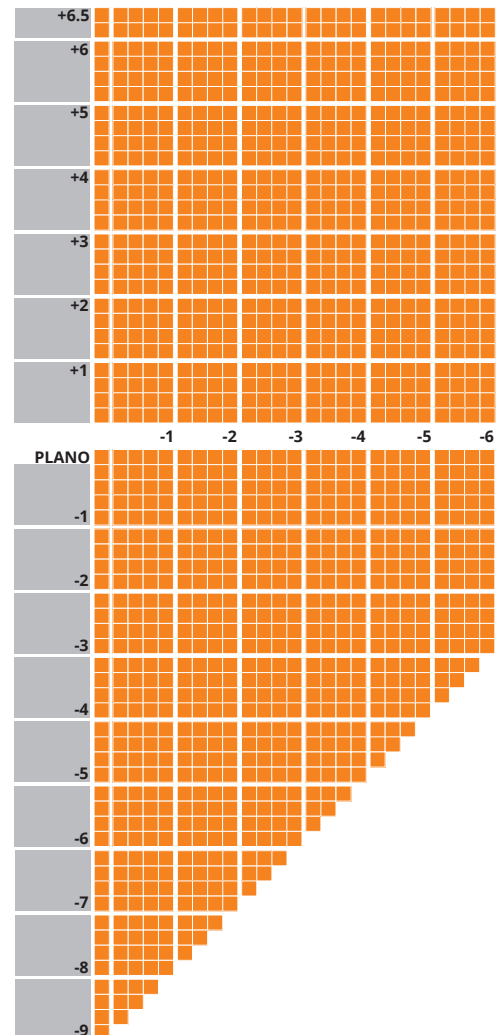

1.5 CR39 WIDEVIEW EASY NUPOLAR

Hardcoated / Infinity XT / Hydro+

Back surface MAR available

TECHNICAL INFORMATION

N	Refractive Index:	1.498
V	Abbe Value:	58
	Density:	1.32
	UV:	400

IMPORTANT INFORMATION

- Available in Brown, Grey and Green
- Up to 4.00D of prism available
- Additions of +0.75 to +3.50 available
- Minimum fitting heights:
  - Deep 19mm
  - Regular 17mm
  - Shallow 15mm
- Fitting cross 4mm above HCL

DISPENSING RECOMMENDATIONS

- Not suitable for rimless or supra glazing

LENS PROPERTIES

	Hardcoated	Infinity XT	Hydro+
Optimum clarity	✓	✓	✓
Scratch resistant	✓	✓	✓
Easy clean		✓	✓
Anti-reflective		✓	✓
Super-hydrophobic			✓
Thinner than CR39			
Freeform technology	✓	✓	✓
Filters blue light			

* Diameters from 50mm to 80mm - dependent on prescription