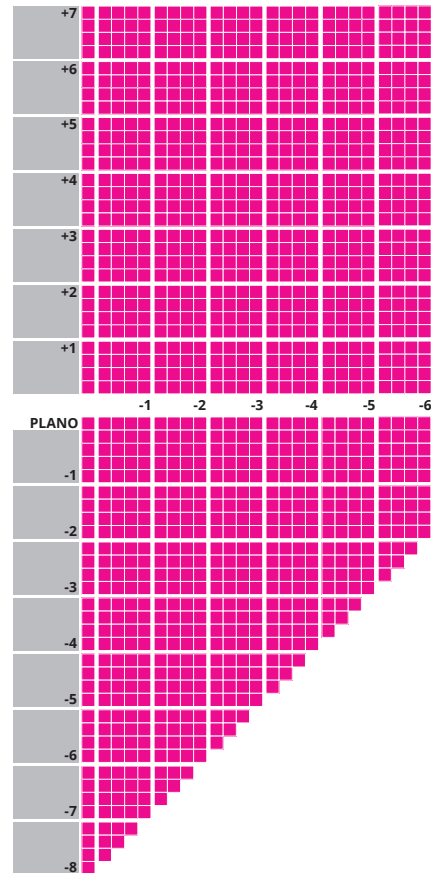

1.56 WIDEVIEW EASY

Hardcoated / Infinity XT / Hydro+ / Blue Shield

TECHNICAL INFORMATION

N	Refractive Index:	1.56
V	Abbe Value:	37
	Density:	1.19
	UV:	380 (Up to 460*)

IMPORTANT INFORMATION

- Up to 4.00D of prism available
- Additions of +0.75 to +3.50 available
- Minimum fitting heights:
  - Deep 19mm
  - Regular 17mm
  - Shallow 15mm
- Fitting cross 4mm above HCL
- Available to tint up to 75% absorption

DISPENSING RECOMMENDATIONS

- Not suitable for rimless glazing

LENS PROPERTIES

	Hardcoated	Infinity XT	Hydro+	Blue Shield
Optimum clarity	✓	✓	✓	✓
Scratch resistant	✓	✓	✓	✓
Easy clean		✓	✓	✓
Anti-reflective		✓	✓	✓
Super-hydrophobic			✓	✓
Thinner than CR39	✓	✓	✓	✓
Freeform technology	✓	✓	✓	✓
Filters blue light				✓

* Diameters from 50mm to 80mm - dependent on prescription