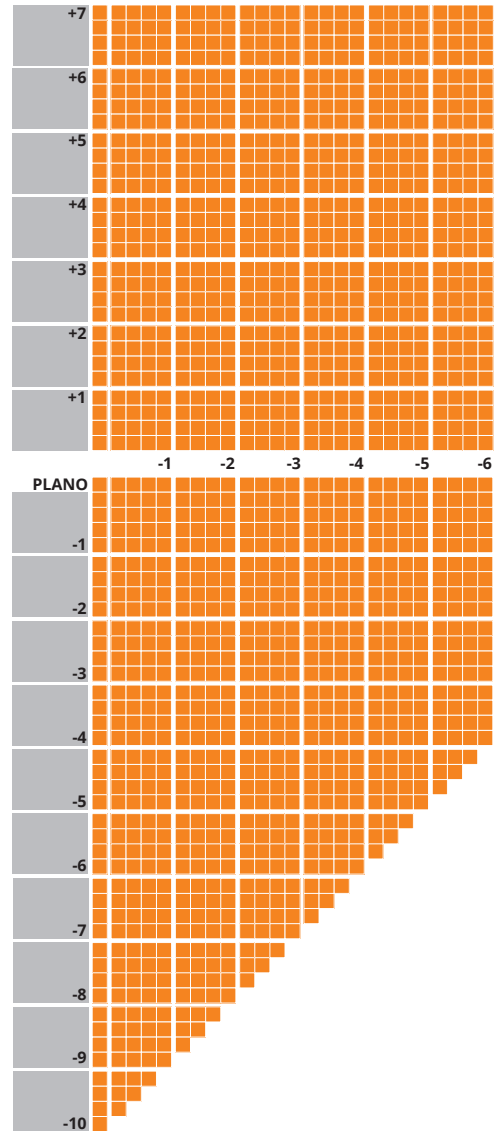

1.6 WIDEVIEW EASY TRANSITIONS SIGNATURE

Hardcoated / Infinity XT / Hydro+ / Blue Shield

TECHNICAL INFORMATION

N	Refractive Index:	1.6
V	Abbe Value:	42
	Density:	1.30
	UV:	400 (Up to 460*)

IMPORTANT INFORMATION

- Available in Brown and Grey
- Up to 4.00D of prism available
- Additions of +0.75 to +3.50 available
- Minimum fitting heights:
  - Deep 19mm
  - Regular 17mm
  - Shallow 15mm
- Fitting cross 4mm above HCL

LENS PROPERTIES

	Hardcoated	Infinity XT	Hydro+	Blue Shield
Optimum clarity	✓	✓	✓	✓
Scratch resistant	✓	✓	✓	✓
Easy clean		✓	✓	✓
Anti-reflective		✓	✓	✓
Super-hydrophobic			✓	✓
Thinner than CR39	✓	✓	✓	✓
Freeform technology	✓	✓	✓	✓
Filters blue light				✓

* Diameters from 50mm to 80mm - dependent on prescription