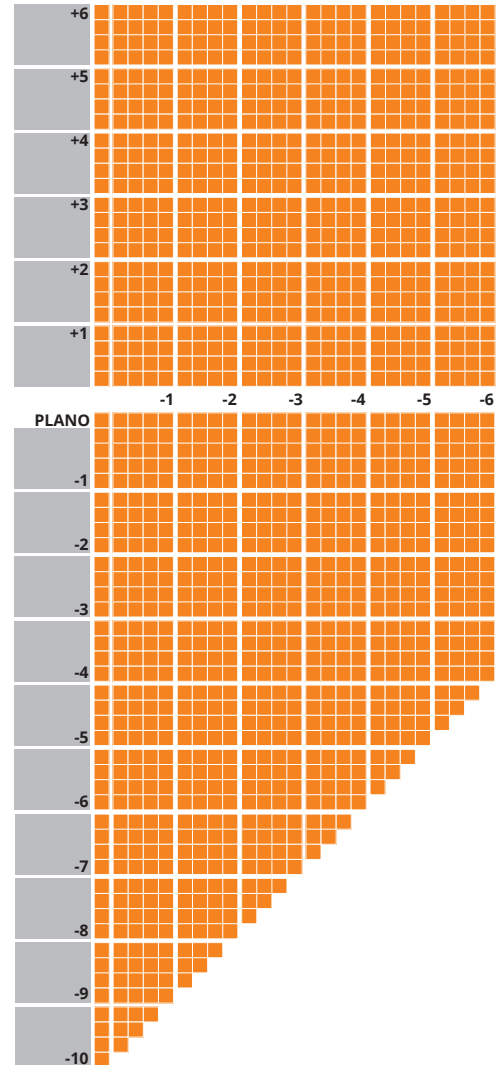

1.5 CR39 WIDEVIEW EASY TRANSITIONS XTRACTIVE

Hardcoated / Infinity XT / Hydro+ / Blue Shield

TECHNICAL INFORMATION

N	Refractive Index:	1.498
V	Abbe Value:	58
	Density:	1.32
	UV:	400 (Up to 460*)

IMPORTANT INFORMATION

- Available in Brown and Grey
- Up to 4.00D of prism available
- Additions of +0.75 to +3.50 available
- Minimum fitting heights:
  - Deep 19mm
  - Regular 17mm
  - Shallow 15mm
- Fitting cross 4mm above HCL

DISPENSING RECOMMENDATIONS

- Not suitable for rimless glazing

LENS PROPERTIES

	Hardcoated	Infinity XT	Hydro+	Blue Shield
Optimum clarity	✓	✓	✓	✓
Scratch resistant	✓	✓	✓	✓
Easy clean		✓	✓	✓
Anti-reflective		✓	✓	✓
Super-hydrophobic			✓	✓
Thinner than CR39				
Freeform technology	✓	✓	✓	✓
Filters blue light				✓

* Diameters from 50mm to 80mm - dependent on prescription

Call us on +44 (0) 2087 329 600 or visit lenses.jaikudo.com

* with Blue Shield coating