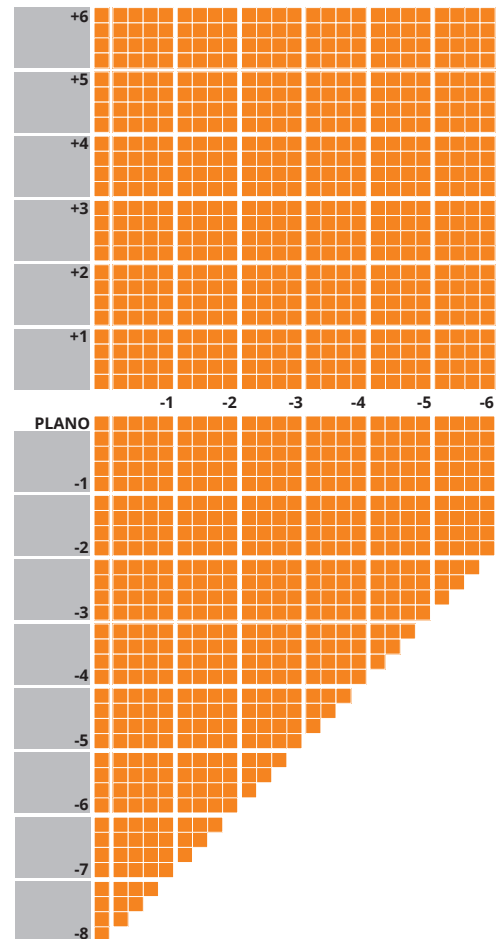

1.56 PHOTOCROMIC WIDEVIEW EASY

Hardcoated / Infinity XT / Hydro+ / Blue Shield

TECHNICAL INFORMATION

N	Refractive Index:	1.56
V	Abbe Value:	37
	Density:	1.19
	UV:	400 (Up to 460*)

IMPORTANT INFORMATION

- Available in Brown and Grey
- Up to 4.00D of prism available
- Additions of +0.75 to +3.50 available
- Minimum fitting heights:
  - Deep 19mm
  - Regular 17mm
  - Shallow 15mm
- Fitting cross 4mm above HCL

DISPENSING RECOMMENDATIONS

- Not suitable for rimless glazing

LENS PROPERTIES

	Hardcoated	Infinity XT	Hydro+	Blue Shield
Optimum clarity	✓	✓	✓	✓
Scratch resistant	✓	✓	✓	✓
Easy clean		✓	✓	✓
Anti-reflective		✓	✓	✓
Super-hydrophobic			✓	✓
Thinner than CR39	✓	✓	✓	✓
Freeform technology	✓	✓	✓	✓
Filters blue light				✓

* Diameters from 50mm to 80mm - dependent on prescription