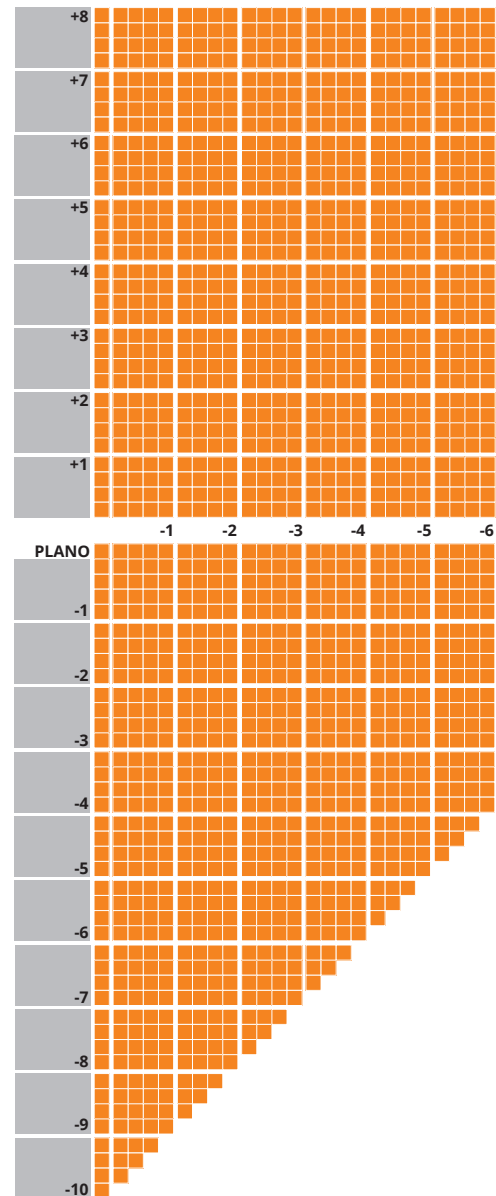

1.6 WIDEVIEW EASY NUPOLAR

Hardcoated / Infinity XT / Hydro+

Back surface MAR available

TECHNICAL INFORMATION

N	Refractive Index:	1.6
V	Abbe Value:	42
	Density:	1.30
	UV:	400

IMPORTANT INFORMATION

- Available in Brown, Grey and Green
- Up to 4.00D of prism available
- Additions of +0.75 to +3.50 available
- Minimum fitting heights:
  - Deep 19mm
  - Regular 17mm
  - Shallow 15mm
- Fitting cross 4mm above HCL

DISPENSING RECOMMENDATIONS

- Not suitable for supra glazing

LENS PROPERTIES

	Hardcoated	Infinity XT	Hydro+
Optimum clarity	✓	✓	✓
Scratch resistant	✓	✓	✓
Easy clean		✓	✓
Anti-reflective		✓	✓
Super-hydrophobic			✓
Thinner than CR39	✓	✓	✓
Freeform technology	✓	✓	✓
Filters blue light			

* Diameters from 50mm to 80mm - dependent on prescription