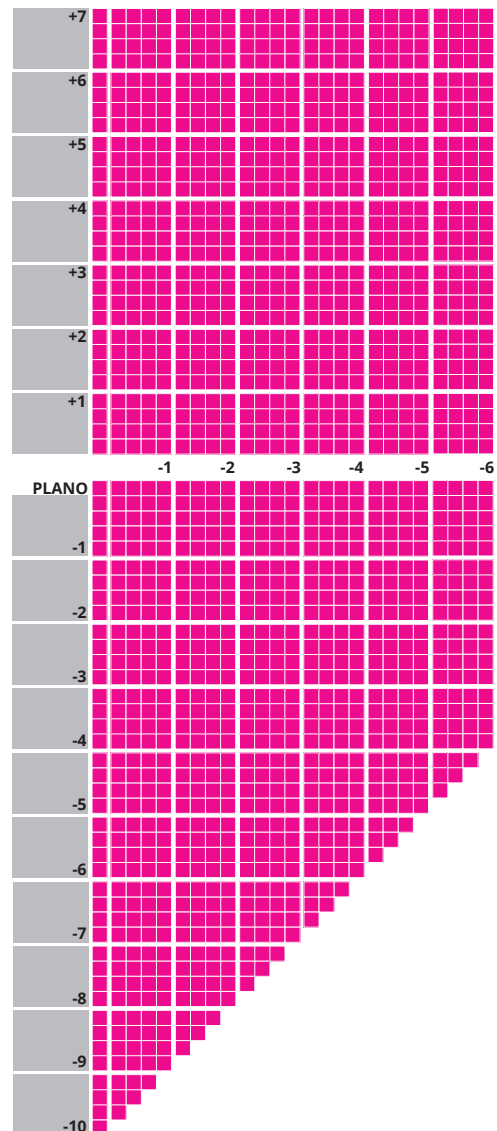

1.59 POLYCARBONATE WIDEVIEW ENTRY

Hardcoated / Infinity XT / Hydro+ / Blue Shield

TECHNICAL INFORMATION

N	Refractive Index:	1.59
V	Abbe Value:	31
	Density:	1.20
	UV:	385 (Up to 460*)

IMPORTANT INFORMATION

- Up to 4.00D of prism available
- Additions of +0.75 to +3.50 available
- Minimum fitting heights:
  - Deep 18mm
  - Regular 16mm
  - Shallow 14mm
- Fitting cross 4mm above HCL

DISPENSING RECOMMENDATIONS

- Not suitable for tinting

LENS PROPERTIES

	Hardcoated	Infinity XT	Hydro+	Blue Shield
Optimum clarity	✓	✓	✓	✓
Scratch resistant	✓	✓	✓	✓
Easy clean		✓	✓	✓
Anti-reflective		✓	✓	✓
Super-hydrophobic			✓	✓
Thinner than CR39	✓	✓	✓	✓
Freeform technology	✓	✓	✓	✓
Filters blue light				✓

* Diameters from 50mm to 80mm - dependent on prescription