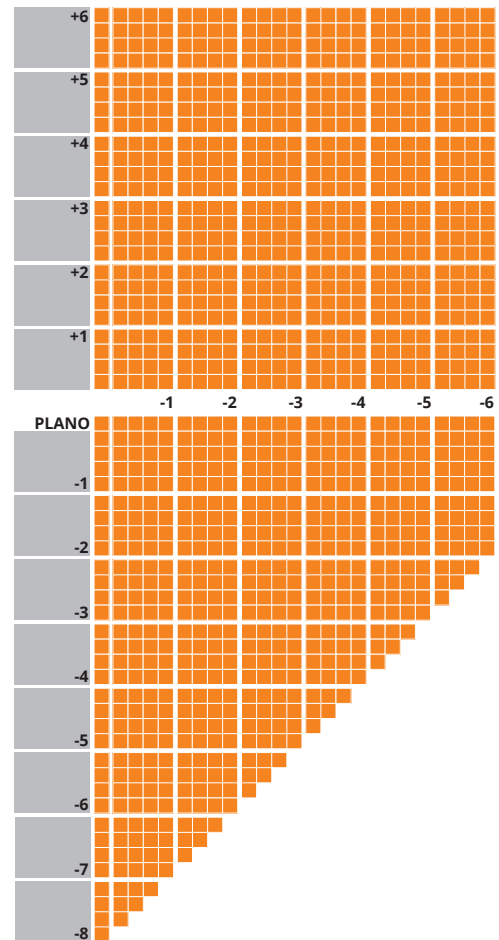

1.56 PHOTOCROMIC WIDEVIEW ENTRY

Hardcoated / Infinity XT / Hydro+ / Blue Shield

TECHNICAL INFORMATION

Refractive Index:	1.56
Abbe Value:	37
Density:	1.19
UV:	400 (Up to 460*)

IMPORTANT INFORMATION

- Available in Brown and Grey
- Up to 4.00D of prism available
- Additions of +0.75 to +3.50 available
- Minimum fitting heights:
  - Deep 18mm
  - Regular 16mm
  - Shallow 14mm
- Fitting cross 4mm above HCL

DISPENSING RECOMMENDATIONS

- Not suitable for rimless glazing

LENS PROPERTIES

	Hardcoated	Infinity XT	Hydro+	Blue Shield
Optimum clarity	✓	✓	✓	✓
Scratch resistant	✓	✓	✓	✓
Easy clean		✓	✓	✓
Anti-reflective		✓	✓	✓
Super-hydrophobic			✓	✓
Thinner than CR39	✓	✓	✓	✓
Freeform technology	✓	✓	✓	✓
Filters blue light				✓

* Diameters from 50mm to 80mm - dependent on prescription