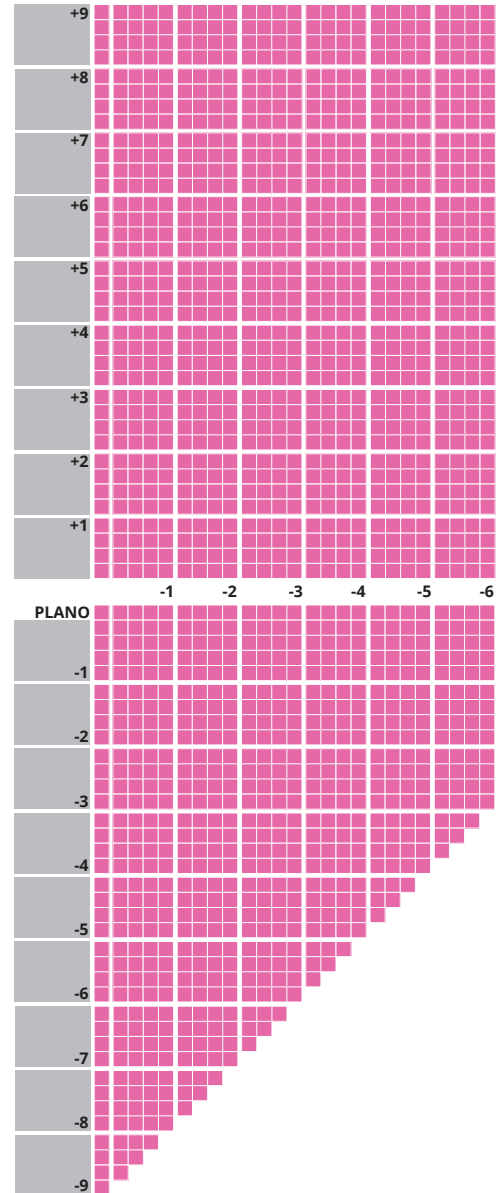

IMPORTANT INFORMATION

- Up to 4.00D of prism available
- Additions of +0.75 to +3.50 available
- Minimum fitting heights:
 - Deep 18mm
 - Regular 16mm
 - Shallow 14mm
- Fitting cross 4mm above HCL
- Available to tint up to 75% absorption

IMPORTANT INFORMATION

- Available in Brown and Grey
- Up to 4.00D of prism available
- Additions of +0.75 to +3.50 available
- Minimum fitting heights:
 - Deep 18mm
 - Regular 16mm
 - Shallow 14mm
- Fitting cross 4mm above HCL

IMPORTANT INFORMATION

- Up to 3.00D of prism available
- Additions of +0.75 to +3.50 available
- Minimum fitting heights:
Regular 18mm
Shallow 16mm
- Fitting cross 4mm above HCL
- Available to tint up to 85% absorption

* Diameters from 50mm to 80mm - dependent on prescription