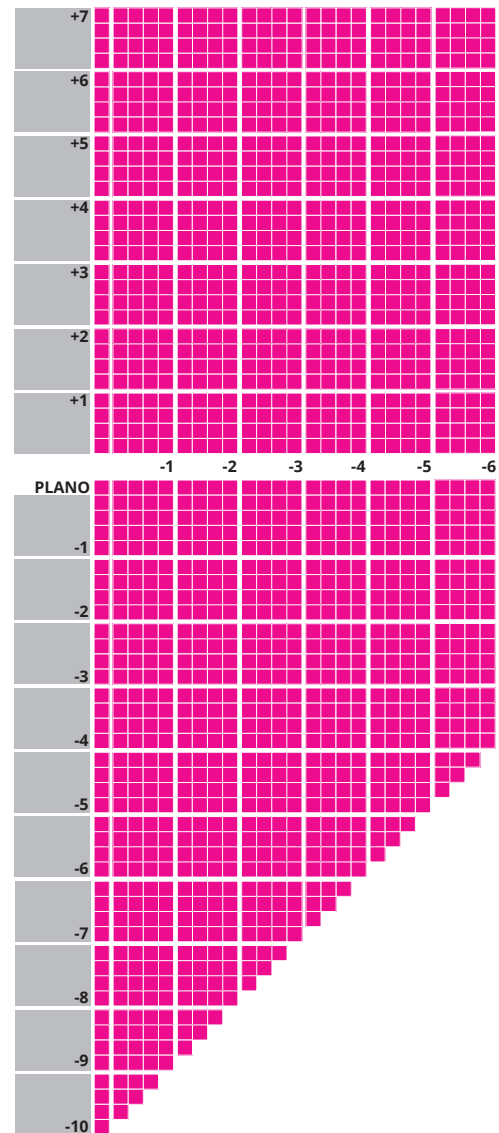

1.6 WIDEVIEW ENTRY

Hardcoated / Infinity XT / Hydro+ / Blue Shield

TECHNICAL INFORMATION

N	Refractive Index:	1.6
V	Abbe Value:	42
	Density:	1.30
	UV:	400 (Up to 460*)

IMPORTANT INFORMATION

- Up to 4.00D of prism available
- Additions of +0.75 to +3.50 available
- Minimum fitting heights:
  - Deep 18mm
  - Regular 16mm
  - Shallow 14mm
- Fitting cross 4mm above HCL
- Available to tint up to 75% absorption

LENS PROPERTIES

	Hardcoated	Infinity XT	Hydro+	Blue Shield
Optimum clarity	✓	✓	✓	✓
Scratch resistant	✓	✓	✓	✓
Easy clean		✓	✓	✓
Anti-reflective		✓	✓	✓
Super-hydrophobic			✓	✓
Thinner than CR39	✓	✓	✓	✓
Freeform technology	✓	✓	✓	✓
Filters blue light				✓

* Diameters from 50mm to 80mm - dependent on prescription