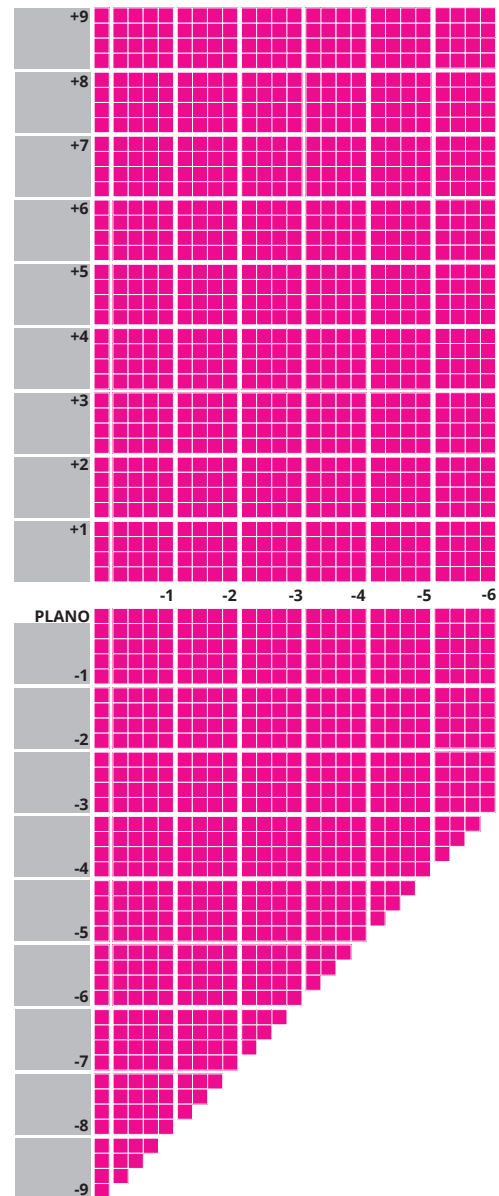

1.5 CR39 WIDEVIEW ENTRY

Hardcoated / Infinity XT / Hydro+ / Blue Shield

TECHNICAL INFORMATION

N	Refractive Index:	1.498
V	Abbe Value:	58
	Density:	1.32
	UV:	355 (Up to 460*)

IMPORTANT INFORMATION

- Up to 4.00D of prism available
- Additions of +0.75 to +3.50 available
- Minimum fitting heights:
  Deep 18mm
  Regular 16mm
  Shallow 14mm
- Fitting cross 4mm above HCL
- Available to tint up to 85% absorption

DISPENSING RECOMMENDATIONS

- Not suitable for rimless glazing

LENS PROPERTIES

	Hardcoated	Infinity XT	Hydro+	Blue Shield
Optimum clarity	✓	✓	✓	✓
Scratch resistant	✓	✓	✓	✓
Easy clean		✓	✓	✓
Anti-reflective		✓	✓	✓
Super-hydrophobic			✓	✓
Thinner than CR39				
Freeform technology	✓	✓	✓	✓
Filters blue light				✓

* Diameters from 50mm to 80mm - dependent on prescription

Call us on +44 (0) 2087 329 600 or visit lenses.jaikudo.com

* with Blue Shield coating