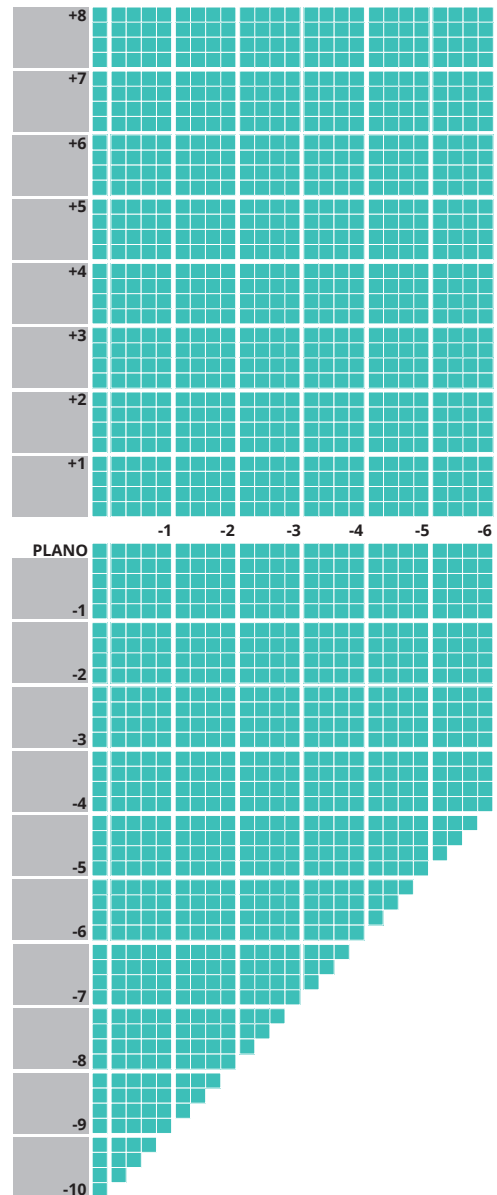

1.67 WIDEVIEW OCCUPATIONAL

Hardcoated / Infinity XT / Hydro+ / Blue Shield

TECHNICAL INFORMATION

N	Refractive Index:	1.67
V	Abbe Value:	32
	Density:	1.35
	UV:	400 (Up to 460*)

IMPORTANT INFORMATION

- Up to 4.00D of prism available
- Minimum fitting heights:
  Regular 18mm
  Short 14mm
- Fitting cross 2mm above HCL

DISPENSING RECOMMENDATIONS

- Not suitable for driving

LENS PROPERTIES

	Hardcoated	Infinity XT	Hydro+	Blue Shield
Optimum clarity	✓	✓	✓	✓
Scratch resistant	✓	✓	✓	✓
Easy clean		✓	✓	✓
Anti-reflective		✓	✓	✓
Super-hydrophobic			✓	✓
Thinner than CR39	✓	✓	✓	✓
Freeform technology	✓	✓	✓	✓
Filters blue light				✓

* Diameters from 50mm to 80mm - dependent on prescription

DISPENSING INFORMATION

- MY DESKTOP 1.3m
- MY OFFICE 2m
- MY MEETING 4m

* Degression is dependent on the addition value and the working distance. See degression chart in the PRODUCTS section.