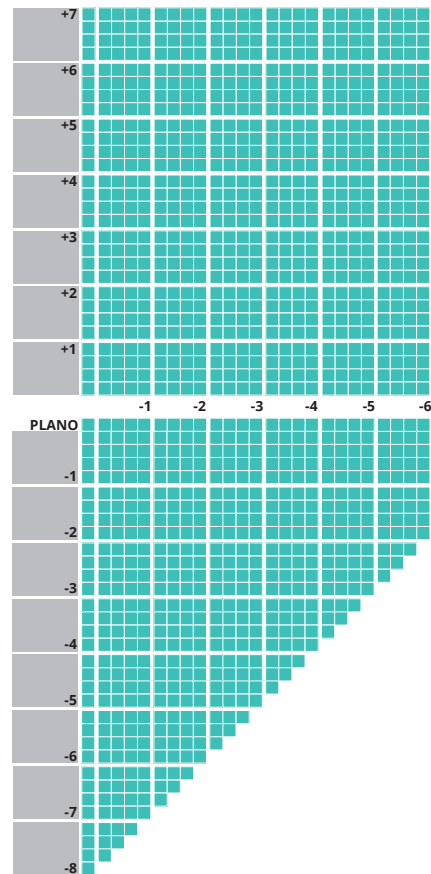

1.5 WIDEVIEW OCCUPATIONAL

Honeycomb with Hydro+

TECHNICAL INFORMATION

	Refractive Index:	1.498
	Abbe Value:	58
	Density:	1.32
	UV:	400

IMPORTANT INFORMATION

- Up to 4.00D of prism available
- Minimum fitting heights:
  Regular 18mm
  Short 14mm
- Fitting cross 2mm above HCL

DISPENSING RECOMMENDATIONS

- Not suitable for rimless glazing
- Not suitable for driving
- Not suitable for tinting

LENS PROPERTIES

		Hydro+
	Optimum clarity	✓
	Scratch resistant	✓
	Easy clean	✓
	Anti-reflective	✓
	Super-hydrophobic	✓
	Thinner than CR39	
	Freeform technology	✓
	Filters blue light	

* Diameters from 50mm to 80mm - dependent on prescription

DISPENSING INFORMATION

- MY DESKTOP 1.3m
- MY OFFICE 2m
- MY MEETING 4m

* Degression is dependent on the addition value and the working distance. See degression chart in the PRODUCTS section.