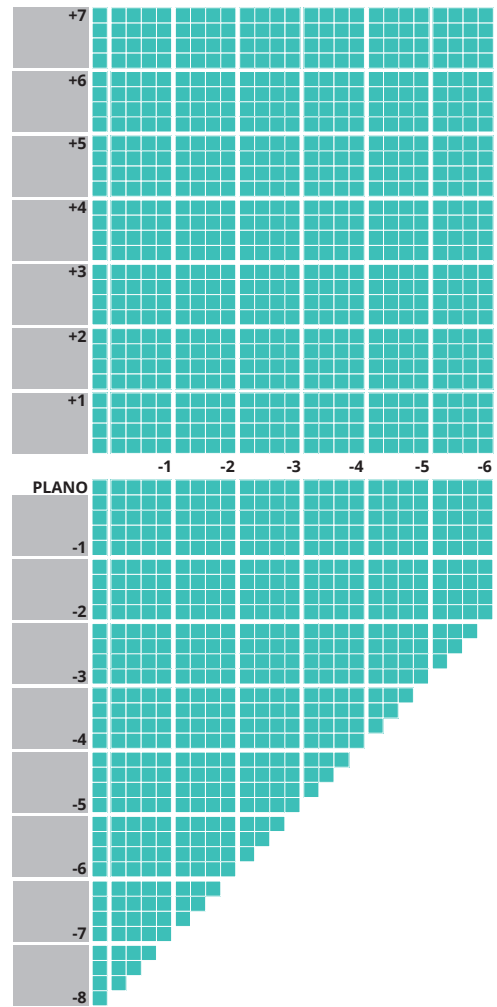

1.59 POLYCARBONATE WIDEVIEW OCCUPATIONAL

Hardcoated / Infinity XT / Hydro+ / Blue Shield

TECHNICAL INFORMATION

N	Refractive Index:	1.59
V	Abbe Value:	31
	Density:	1.20
	UV:	385 (Up to 460*)

IMPORTANT INFORMATION

- Up to 4.00D of prism available
- Minimum fitting heights:
  Regular 18mm
  Short 14mm
- Fitting cross 2mm above HCL

DISPENSING RECOMMENDATIONS

- Not suitable for tinting
- Not suitable for driving

LENS PROPERTIES

	Hardcoated	Infinity XT	Hydro+	Blue Shield
Optimum clarity	✓	✓	✓	✓
Scratch resistant	✓	✓	✓	✓
Easy clean		✓	✓	✓
Anti-reflective		✓	✓	✓
Super-hydrophobic			✓	✓
Thinner than CR39	✓	✓	✓	✓
Freeform technology	✓	✓	✓	✓
Filters blue light				✓

* Diameters from 50mm to 80mm - dependent on prescription

DISPENSING INFORMATION

- MY DESKTOP 1.3m
- MY OFFICE 2m
- MY MEETING 4m

* Degression is dependent on the addition value and the working distance. See degression chart in the PRODUCTS section.