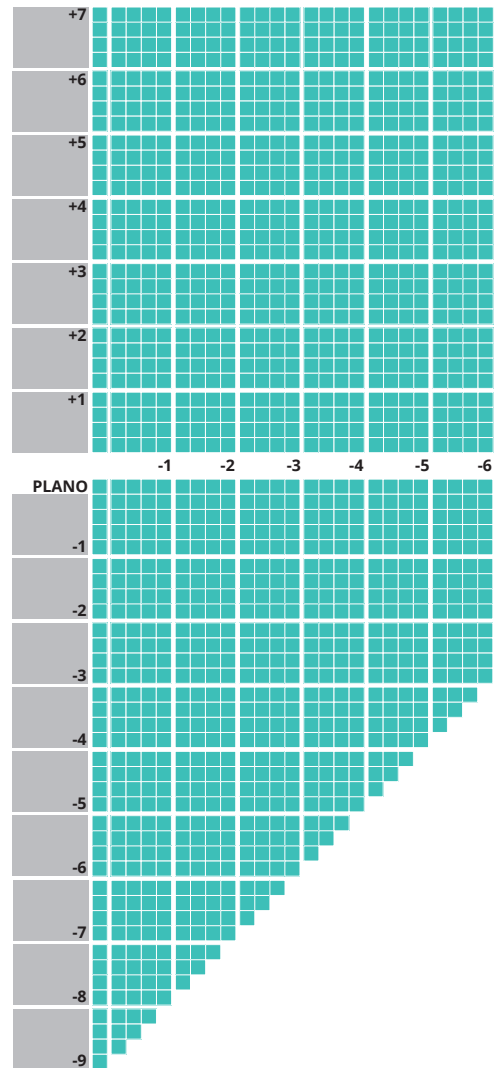

1.6 WIDEVIEW OCCUPATIONAL

Hardcoated / Infinity XT / Hydro+ / Blue Shield

TECHNICAL INFORMATION

N	Refractive Index:	1.6
V	Abbe Value:	42
	Density:	1.30
	UV:	400 (Up to 460*)

IMPORTANT INFORMATION

- Up to 4.00D of prism available
- Minimum fitting heights:
  Regular 18mm
  Short 14mm
- Fitting cross 2mm above HCL

DISPENSING RECOMMENDATIONS

- Not suitable for driving

LENS PROPERTIES

	Hardcoated	Infinity XT	Hydro+	Blue Shield
Optimum clarity	✓	✓	✓	✓
Scratch resistant	✓	✓	✓	✓
Easy clean		✓	✓	✓
Anti-reflective		✓	✓	✓
Super-hydrophobic			✓	✓
Thinner than CR39	✓	✓	✓	✓
Freeform technology	✓	✓	✓	✓
Filters blue light				✓

* Diameters from 50mm to 80mm - dependent on prescription

DISPENSING INFORMATION

- MY DESKTOP 1.3m
- MY OFFICE 2m
- MY MEETING 4m

* Degression is dependent on the addition value and the working distance. See degression chart in the PRODUCTS section.