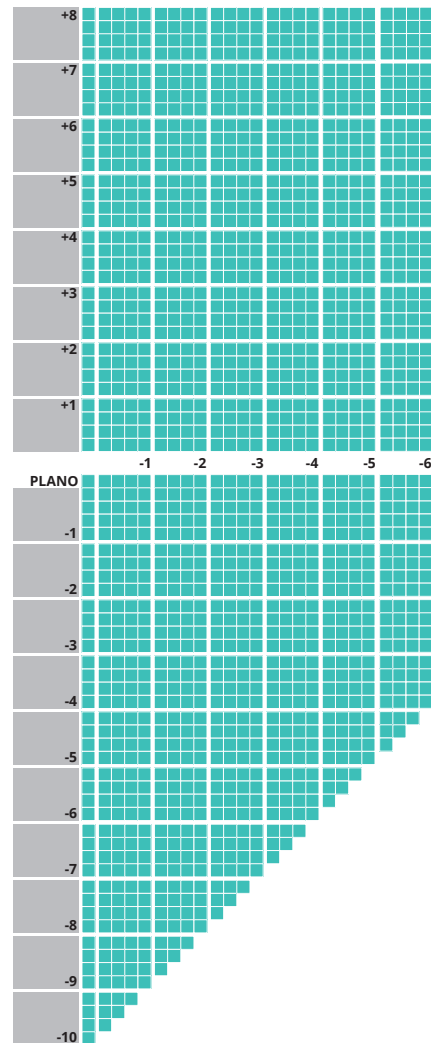

1.67 WIDEVIEW OCCUPATIONAL

Honeycomb with Hydro+

TECHNICAL INFORMATION

N	Refractive Index:	1.67
V	Abbe Value:	32
	Density:	1.35
	UV:	400

IMPORTANT INFORMATION

- Up to 4.00D of prism available
- Minimum fitting heights:
  Regular 18mm
  Short 14mm
- Fitting cross 2mm above HCL

DISPENSING RECOMMENDATIONS

- Not suitable for tinting
- Not suitable for driving

LENS PROPERTIES

	Hydro+
	Optimum clarity ✓
	Scratch resistant ✓
	Easy clean ✓
	Anti-reflective ✓
	Super-hydrophobic ✓
	Thinner than CR39 ✓
	Freeform technology ✓
	Filters blue light

* Diameters from 50mm to 80mm - dependent on prescription

DISPENSING INFORMATION

- MY DESKTOP 1.3m
- MY OFFICE 2m
- MY MEETING 4m

* Degression is dependent on the addition value and the working distance. See degression chart in the PRODUCTS section.