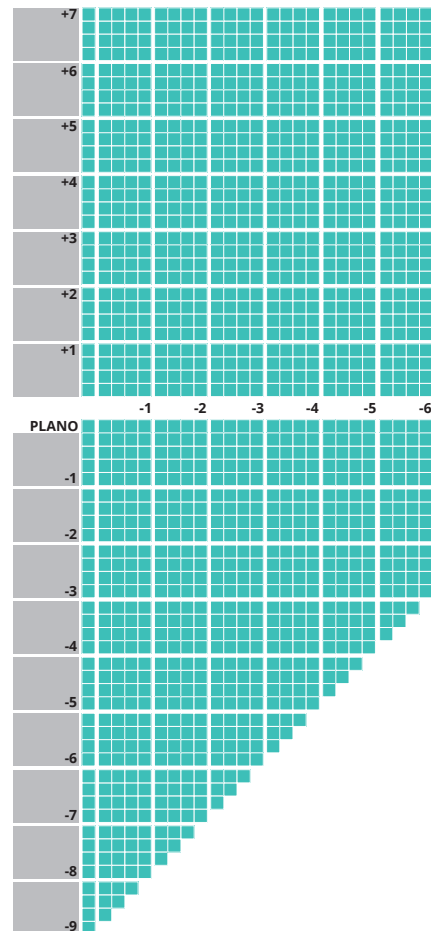

1.6 WIDEVIEW OCCUPATIONAL

Honeycomb with Hydro+

TECHNICAL INFORMATION

N	Refractive Index:	1.6
V	Abbe Value:	42
	Density:	1.30
	UV:	400

IMPORTANT INFORMATION

- Up to 4.00D of prism available
- Minimum fitting heights:
  Regular 18mm
  Short 14mm
- Fitting cross 2mm above HCL

DISPENSING RECOMMENDATIONS

- Not suitable for tinting
- Not suitable for driving

LENS PROPERTIES

		Hydro+
	Optimum clarity	✓
	Scratch resistant	✓
	Easy clean	✓
	Anti-reflective	✓
	Super-hydrophobic	✓
	Thinner than CR39	✓
	Freeform technology	✓
	Filters blue light	

* Diameters from 50mm to 80mm - dependent on prescription

DISPENSING INFORMATION

- MY DESKTOP 1.3m
- MY OFFICE 2m
- MY MEETING 4m

* Degression is dependent on the addition value and the working distance. See degression chart in the PRODUCTS section.