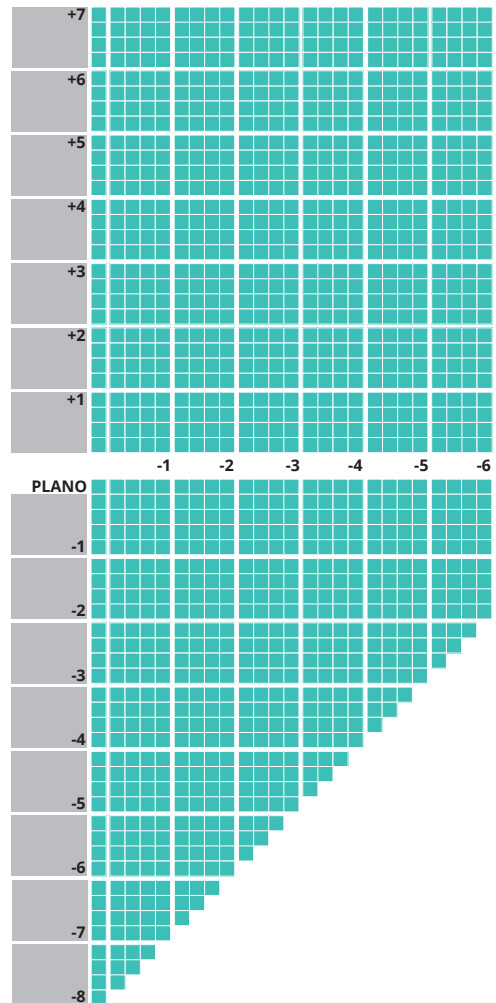

1.5 WIDEVIEW OCCUPATIONAL

Hardcoated / Infinity XT / Hydro+ / Blue Shield

TECHNICAL INFORMATION

N	Refractive Index:	1.498
V	Abbe Value:	58
	Density:	1.32
	UV:	355 (Up to 460*)

IMPORTANT INFORMATION

- Up to 4.00D of prism available
- Minimum fitting heights:
Regular 18mm
Short 14mm
- Fitting cross 2mm above HCL

* Diameters from 50mm to 80mm - dependent on prescription

DISPENSING INFORMATION

- MY DESKTOP 1.3m
- MY OFFICE 2m
- MY MEETING 4m

* Degression is dependent on the addition value and the working distance. See degression chart in the PRODUCTS section.