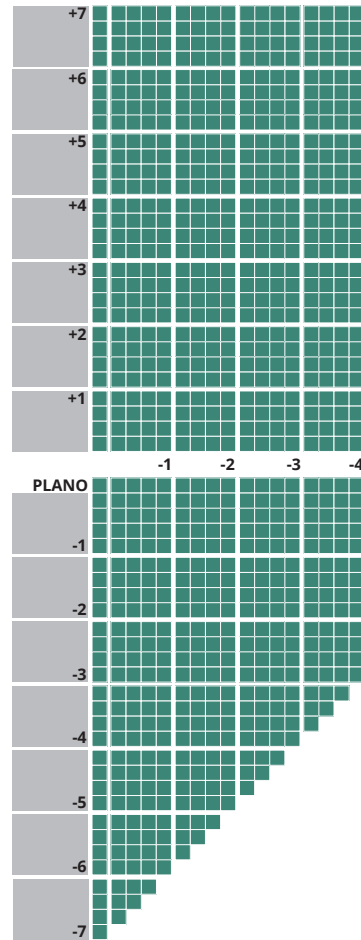

1.6 D28 FLAT TOP

Hardcoated / Infinity XT / Hydro+ / Blue Shield

TECHNICAL INFORMATION

Refractive Index:	1.6
Abbe Value:	42
Density:	1.30
UV:	400 (Up to 460*)

IMPORTANT INFORMATION

- Up to 4.00D of prism available
- Additions of +1.00 to +3.00 available
- Seg drop: 4mm
- Seg inset: 2mm
- Available to tint up to 75% absorption

LENS PROPERTIES

	Hardcoated	Infinity XT	Hydro+	Blue Shield
Optimum clarity	✓	✓	✓	✓
Scratch resistant	✓	✓	✓	✓
Easy clean		✓	✓	✓
Anti-reflective		✓	✓	✓
Super-hydrophobic			✓	✓
Thinner than CR39	✓	✓	✓	✓
Freeform technology				
Filters blue light				✓

* Diameters from 50mm to 80mm - dependent on prescription