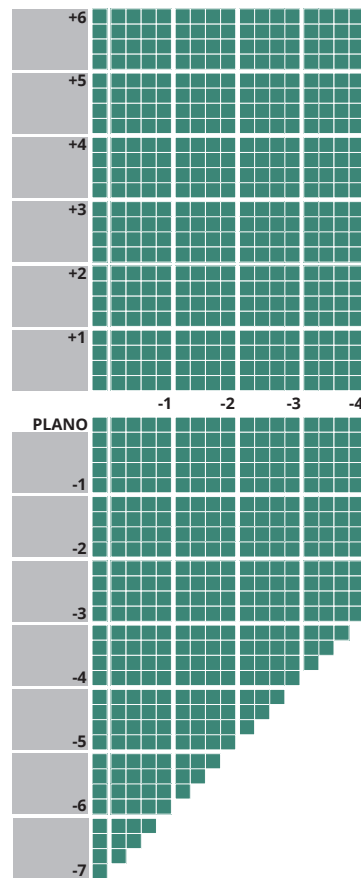

1.5 C28 CURVE TOP

Uncoated / Hardcoated / Infinity XT / Hydro+ / Blue Shield

TECHNICAL INFORMATION

	Refractive Index:	1.498
	Abbe Value:	58
	Density:	1.32
	UV:	355 (Up to 460*)

IMPORTANT INFORMATION

- Up to 4.00D of prism available
- Additions of +1.00 to +3.00 available
- Seg drop: 4mm
- Seg inset: 2mm
- Available to tint up to 85% absorption

DISPENSING RECOMMENDATIONS

- Not suitable for rimless glazing

LENS PROPERTIES

	Uncoated	Hardcoated	Infinity XT	Hydro+	Blue Shield
Optimum clarity	✓	✓	✓	✓	✓
Scratch resistant		✓	✓	✓	✓
Easy clean			✓	✓	✓
Anti-reflective			✓	✓	✓
Super-hydrophobic				✓	✓
Thinner than CR39					
Freeform technology					
Filters blue light					✓

* Diameters from 50mm to 80mm - dependent on prescription