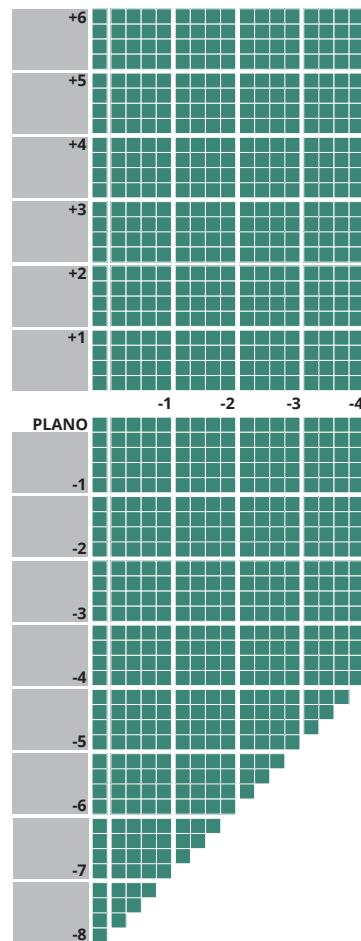

1.67 D28 FLAT TOP

Hardcoated / Infinity XT / Hydro+ / Blue Shield

TECHNICAL INFORMATION

	Refractive Index:	1.67
	Abbe Value:	32
	Density:	1.35
	UV:	400 (Up to 460*)

IMPORTANT INFORMATION

- Up to 4.00D of prism available
- Additions of +1.00 to +3.00 available
- Seg drop: 4mm
- Seg inset: 2mm
- Available to tint up to 75% absorption

LENS PROPERTIES

	Hardcoated	Infinity XT	Hydro+	Blue Shield	
	Optimum clarity	✓	✓	✓	✓
	Scratch resistant	✓	✓	✓	✓
	Easy clean		✓	✓	✓
	Anti-reflective		✓	✓	✓
	Super-hydrophobic		✓	✓	
	Thinner than CR39	✓	✓	✓	✓
	Freeform technology				
	Filters blue light				✓

* Diameters from 50mm to 80mm - dependent on prescription