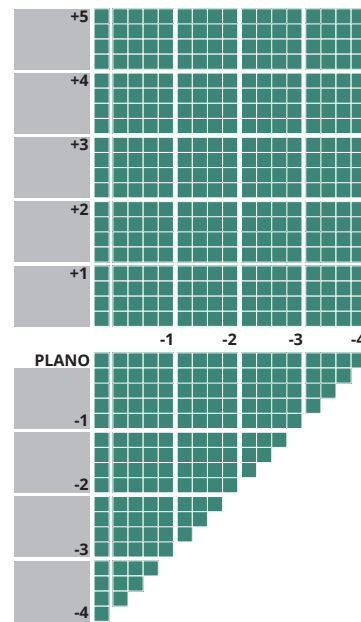

1.5 R24 INVISIBLE ROUND

Uncoated / Hardcoated / Infinity XT / Hydro+ / Blue Shield

TECHNICAL INFORMATION

	Refractive Index:	1.498
	Abbe Value:	58
	Density:	1.32
	UV:	355 (Up to 460*)

IMPORTANT INFORMATION

- Up to 4.00D of prism available
- Additions of +1.00 to +3.00 available
- Seg drop: 4mm
- Seg inset: 2mm
- Available to tint up to 85% absorption

DISPENSING RECOMMENDATIONS

- Not suitable for rimless glazing

LENS PROPERTIES

	Uncoated	Hardcoated	Infinity XT	Hydro+	Blue Shield
Optimum clarity	✓	✓	✓	✓	✓
Scratch resistant		✓	✓	✓	✓
Easy clean			✓	✓	✓
Anti-reflective			✓	✓	✓
Super-hydrophobic				✓	✓
Thinner than CR39					
Freeform technology					
Filters blue light					✓

* Diameters from 50mm to 80mm - dependent on prescription