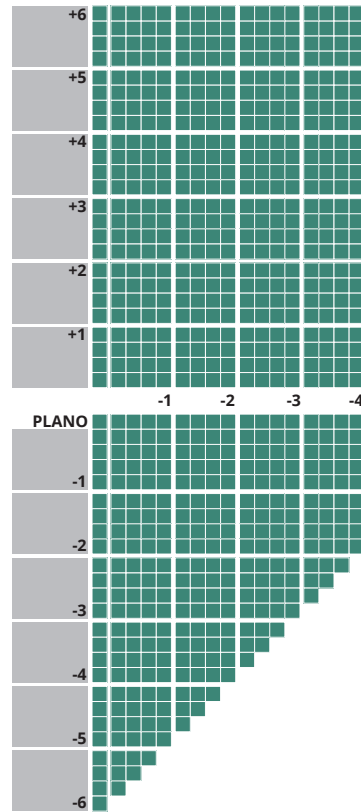

1.5 R28 ROUND SEG

Uncoated / Hardcoated / Infinity XT / Hydro+ / Blue Shield

TECHNICAL INFORMATION

Refractive Index:	1.498
Abbe Value:	58
Density:	1.32
UV:	355 (Up to 460*)

IMPORTANT INFORMATION

- Up to 4.00D of prism available
- Additions of +1.00 to +3.00 available
- Seg drop: 4mm
- Seg inset: 2mm
- Available to tint up to 85% absorption

DISPENSING RECOMMENDATIONS

- Not suitable for rimless glazing

* Diameters from 50mm to 80mm - dependent on prescription

LENS PROPERTIES

	Uncoated	Hardcoated	Infinity XT	Hydro+	Blue Shield
Optimum clarity	✓	✓	✓	✓	✓
Scratch resistant		✓	✓	✓	✓
Easy clean			✓	✓	✓
Anti-reflective			✓	✓	✓
Super-hydrophobic				✓	✓
Thinner than CR39					
Freeform technology					
Filters blue light					✓

Call us on +44 (0) 2087 329 600 or visit lenses.jaikudo.com

* with Blue Shield coating