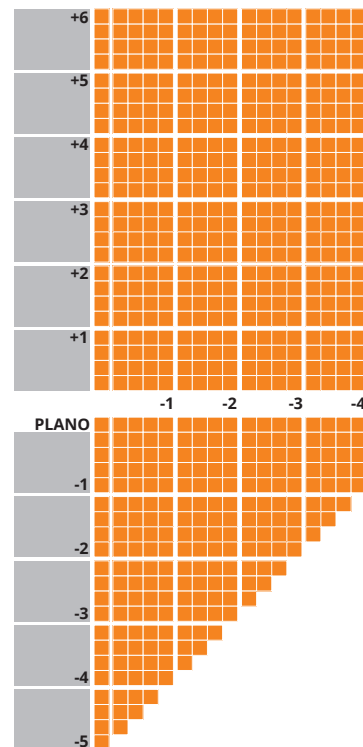

## IMPORTANT INFORMATION

- Up to 4.00D of prism available
- Additions of +1.00 to +3.00 available
- Seg drop: 4mm
- Seg inset: 2mm
- Available to tint up to 75% absorption

\* Diameters from 50mm to 80mm - dependent on prescription

## IMPORTANT INFORMATION

- Up to 4.00D of prism available
- Additions of +1.00 to +3.00 available
- Seg drop: 4mm
- Seg inset: 2mm