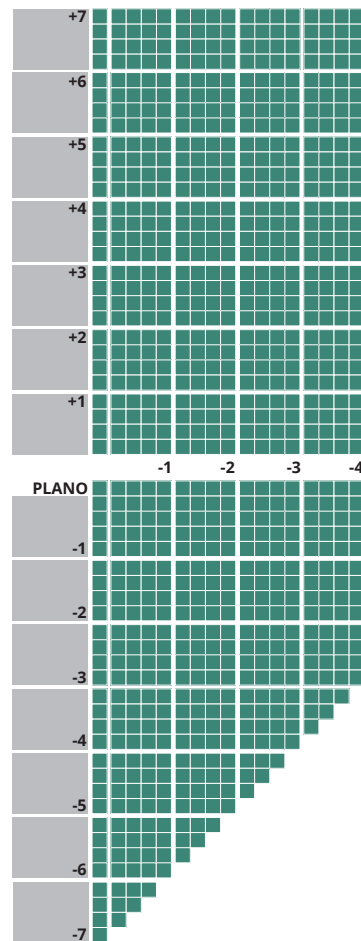

1.5 D28 FLAT TOP

Uncoated / Hardcoated / Infinity XT / Hydro+ / Blue Shield

TECHNICAL INFORMATION

	Refractive Index:	1.498
	Abbe Value:	58
	Density:	1.32
	UV:	355 (Up to 460*)

IMPORTANT INFORMATION

- Up to 4.00D of prism available
- Additions of +1.00 to +3.00 available
- Seg drop: 4mm
- Seg inset: 2mm
- Available to tint up to 85% absorption

DISPENSING RECOMMENDATIONS

- Not suitable for rimless glazing

LENS PROPERTIES

	Uncoated	Hardcoated	Infinity XT	Hydro+	Blue Shield
Optimum clarity	✓	✓	✓	✓	✓
Scratch resistant		✓	✓	✓	✓
Easy clean			✓	✓	✓
Anti-reflective			✓	✓	✓
Super-hydrophobic				✓	✓
Thinner than CR39					
Freeform technology					
Filters blue light					✓

* Diameters from 50mm to 80mm - dependent on prescription